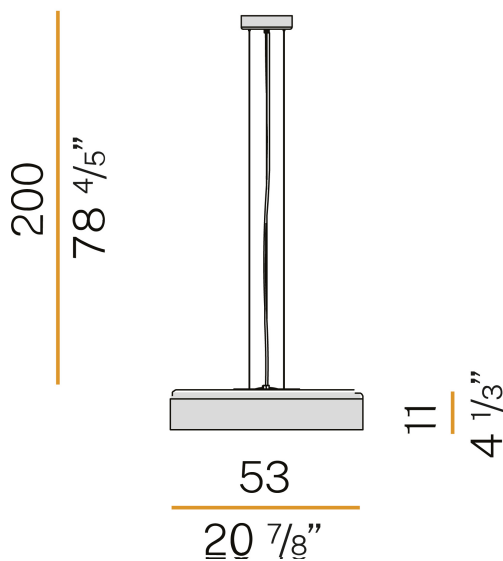

PANZERI

Ginevra

220-240V AC dimmable (DALI/Push DIM)

L09280.050.0402

 black/gold

Data sheet

CODE	L09280.050.0402
SYSTEM POWER CONSUMPTION	36W
EFFICACY	81lm/W
LIGHT SOURCE	LED
LIGHT SOURCE LIFETIME	L80 (B20) 80.000h
COLOUR TEMPERATURE	3000K Ra>90
LIGHT DISTRIBUTION	diffused
POWER SUPPLY	220-240V AC
FREQUENCY	50/60Hz
ELECTRICAL CONFIGURATION	dimmable (DALI/Push DIM)
DRIVER	integrated included
NOMINAL LUMINOUS FLUX	4528lm
LUMEN OUTPUT	2916lm
EFFICIENCY	64.4%
GLARE RATING	UGR < 19
WEIGHT	6,27 Kg
PROTECTION DEGREE	IP20
COLOUR TOLLERANCES	SDCM <3
PACKING DIMENSIONS	20,0 x 62,0 x 62,0 cm

Suspension lighting fixture for interiors, with direct and indirect light emission. Pickled sheet metal cap in polyacrylic paint. Turned aluminium structure in mat black and gold or white and gold polyacrylic paint. Pickled sheet metal wiring support plate in polyacrylic paint. Moulded polycarbonate micro-prismatic diffuser. 2m (78,7") long steel suspension cables. 2,2m (86,6") long power cable in transparent PVC. Power canopy with galvanized sheet metal ceiling bracket and pickled sheet metal covering in white or mat black polyacrylic paint.

Technical drawing

Polar diagram