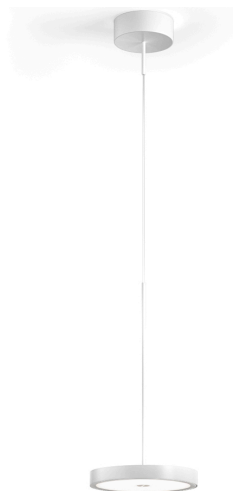

## Dip

220-240V AC dimmable (DALI/Push DIM)

L08428.000.0502

 textured soft white

### Data sheet

CODE	L08428.000.0502
SYSTEM POWER CONSUMPTION	18W
EFFICACY	107.28lm/W
LIGHT SOURCE	LED
COLOUR TEMPERATURE	2700K Ra>90
LIGHT DISTRIBUTION	diffused
POWER SUPPLY	220-240V AC
FREQUENCY	50/60Hz
ELECTRICAL CONFIGURATION	dimmable (DALI/Push DIM)
DRIVER	integrated included
NOMINAL LUMINOUS FLUX	3013lm
LUMEN OUTPUT	1931lm
EFFICIENCY	64.1%
WEIGHT	1,98 Kg
PROTECTION DEGREE	IP40
COLOUR TOLLERANCES	SDCM 3
PACKING DIMENSIONS	27,0 x 27,0 x 56,0 cm

Suspension lighting fixture for ceiling installation for interiors, with direct light emission.

Power supply canopy with pickled sheet metal fixing bracket, deep-drawn sheet metal closing frame in polyacrylic paint.

Die-cast aluminum emitting head with polyacrylic paint in champagne, mat black, bronze and soft textured white finishes.

UV technology screen-printed diffuser, made of opal polycarbonate, installed with magnetic coupling.