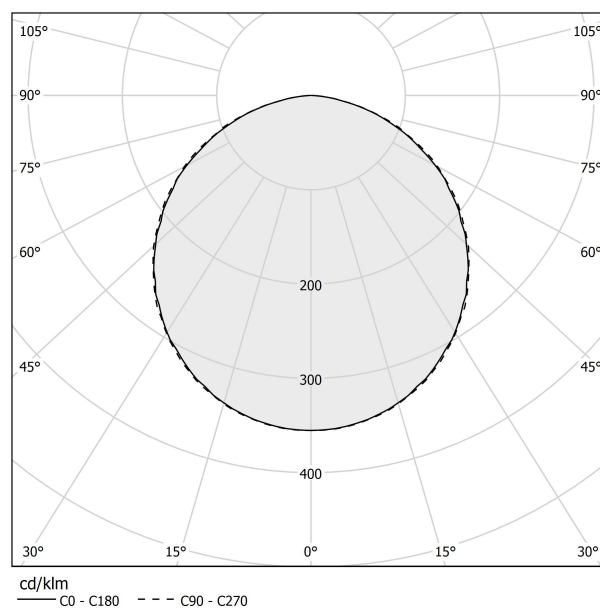

### Data sheet

CODE	L08428.000.0502
SYSTEM POWER CONSUMPTION	18W
EFFICACY	107.28lm/W
LIGHT SOURCE	LED
COLOUR TEMPERATURE	2700K Ra>90
LIGHT DISTRIBUTION	diffused
POWER SUPPLY	220-240V AC
FREQUENCY	50/60Hz
ELECTRICAL CONFIGURATION	dimmable (DALI/Push DIM)
DRIVER	integrated included
NOMINAL LUMINOUS FLUX	3013lm
LUMEN OUTPUT	1931lm
EFFICIENCY	64.1%
WEIGHT	1,98 Kg
PROTECTION DEGREE	IP40
COLOUR TOLLERANCES	SDCM 3
PACKING DIMENSIONS	27,0 x 27,0 x 56,0 cm

### Polar diagram