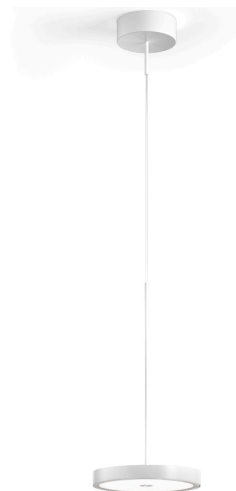

PANZERI

Dip

220-240V AC dimmable (DALI/Push DIM)

L08428.000.0502

 textured soft white

Data sheet

CODE	L08428.000.0502
SYSTEM POWER CONSUMPTION	18W
EFFICACY	107.28lm/W
LIGHT SOURCE	LED
COLOUR TEMPERATURE	2700K Ra>90
LIGHT DISTRIBUTION	diffused
POWER SUPPLY	220-240V AC
FREQUENCY	50/60Hz
ELECTRICAL CONFIGURATION	dimmable (DALI/Push DIM)
DRIVER	integrated included
NOMINAL LUMINOUS FLUX	3013lm
LUMEN OUTPUT	1931lm
EFFICIENCY	64.1%
WEIGHT	1,98 Kg
PROTECTION DEGREE	IP40
COLOUR TOLLERANCES	SDCM 3
PACKING DIMENSIONS	27,0 x 27,0 x 56,0 cm

Suspension lighting fixture for ceiling installation for interiors, with direct light emission.

Power supply canopy with pickled sheet metal fixing bracket, deep-drawn sheet metal closing frame in polyacrylic paint.

Die-cast aluminum emitting head with polyacrylic paint in champagne, mat black, bronze and soft textured white finishes.

UV technology screen-printed diffuser, made of opal polycarbonate, installed with magnetic coupling.

Suspension kit with painted brass tube tige, power supply and 3m (118.1") long suspension adjustable coaxial cable.

Technical drawing

Polar diagram

PANZERI

Dip

Accessories / diffusion

YKG08428.01

Anti-glare grid kit for Dip (indoor)