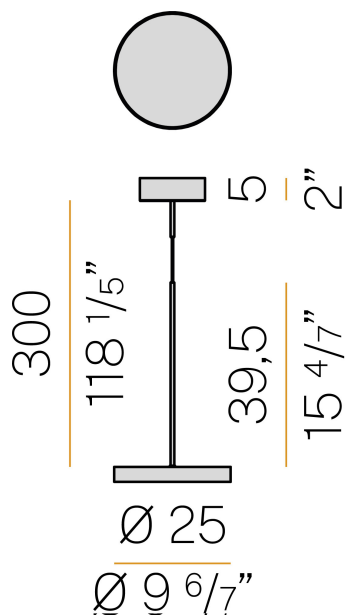

PANZERI

Dip

220-240V AC dimmable (DALI/Push DIM)

L08417.000.0502

bronze

Data sheet

CODE	L08417.000.0502
SYSTEM POWER CONSUMPTION	18W
EFFICACY	107.28lm/W
LIGHT SOURCE	LED
COLOUR TEMPERATURE	2700K Ra>90
LIGHT DISTRIBUTION	diffused
POWER SUPPLY	220-240V AC
FREQUENCY	50/60Hz
ELECTRICAL CONFIGURATION	dimmable (DALI/Push DIM)
DRIVER	integrated included
NOMINAL LUMINOUS FLUX	3013lm
LUMEN OUTPUT	1931lm
EFFICIENCY	64.1%
WEIGHT	1,98 Kg
PROTECTION DEGREE	IP40
COLOUR TOLLERANCES	SDCM 3
PACKING DIMENSIONS	27,0 x 27,0 x 56,0 cm

Technical drawing

Suspension lighting fixture for ceiling installation for interiors, with direct light emission.

Power supply canopy with pickled sheet metal fixing bracket, deep-drawn sheet metal closing frame in polyacrylic paint.