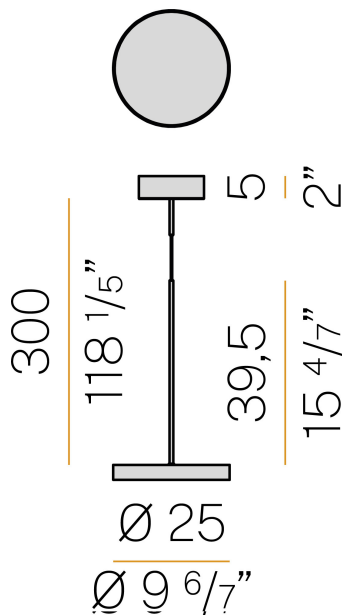

PANZERI

Dip

220-240V AC dimmable (DALI/Push DIM)

L08417.000.0502

bronze

Data sheet

CODE	L08417.000.0502
SYSTEM POWER CONSUMPTION	18W
EFFICACY	107.28lm/W
LIGHT SOURCE	LED
COLOUR TEMPERATURE	2700K Ra>90
LIGHT DISTRIBUTION	diffused
POWER SUPPLY	220-240V AC
FREQUENCY	50/60Hz
ELECTRICAL CONFIGURATION	dimmable (DALI/Push DIM)
DRIVER	integrated included
NOMINAL LUMINOUS FLUX	3013lm
LUMEN OUTPUT	1931lm
EFFICIENCY	64.1%
WEIGHT	1,98 Kg
PROTECTION DEGREE	IP40
COLOUR TOLLERANCES	SDCM 3
PACKING DIMENSIONS	27,0 x 27,0 x 56,0 cm

Suspension lighting fixture for ceiling installation for interiors, with direct light emission.

Power supply canopy with pickled sheet metal fixing bracket, deep-drawn sheet metal closing frame in polyacrylic paint.

Suspension kit with painted brass tube tige, power supply and 3m (118.1") long suspension adjustable coaxial cable.

Technical drawing

Polar diagram