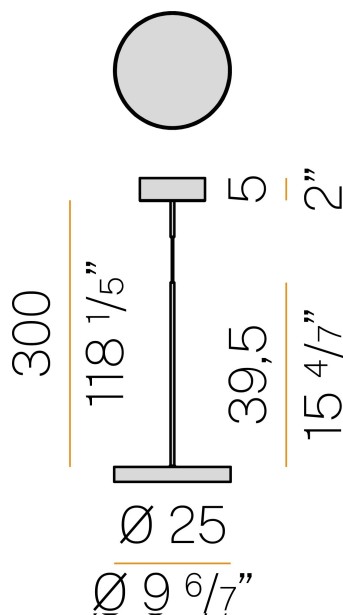

PANZERI

Dip

220-240V AC dimmable (DALI/Push DIM)

L08406.000.0502

● mat black

Data sheet

CODE	L08406.000.0502
SYSTEM POWER CONSUMPTION	18W
EFFICACY	107.28lm/W
LIGHT SOURCE	LED
COLOUR TEMPERATURE	2700K Ra>90
LIGHT DISTRIBUTION	diffused
POWER SUPPLY	220-240V AC
FREQUENCY	50/60Hz
ELECTRICAL CONFIGURATION	dimmable (DALI/Push DIM)
DRIVER	integrated included
NOMINAL LUMINOUS FLUX	3013lm
LUMEN OUTPUT	1931lm
EFFICIENCY	64.1%
WEIGHT	1,98 Kg
PROTECTION DEGREE	IP40
COLOUR TOLLERANCES	SDCM 3
PACKING DIMENSIONS	27,0 x 27,0 x 56,0 cm

Suspension lighting fixture for ceiling installation for interiors, with direct light emission.

Power supply canopy with pickled sheet metal fixing bracket, deep-drawn sheet metal closing frame in polyacrylic paint.

Suspension kit with painted brass tube tige, power supply and 3m (118.1") long suspension adjustable coaxial cable.

Technical drawing

Polar diagram