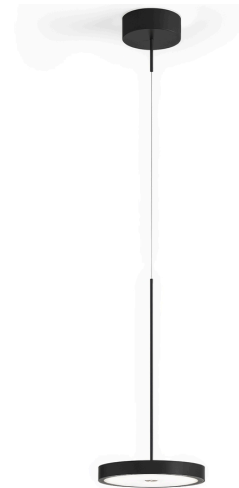

PANZERI

Dip

220-240V AC dimmable (DALI/Push DIM)

L08406.000.0502

● mat black

Data sheet

CODE	L08406.000.0502
SYSTEM POWER CONSUMPTION	18W
EFFICACY	107.28lm/W
LIGHT SOURCE	LED
COLOUR TEMPERATURE	2700K Ra>90
LIGHT DISTRIBUTION	diffused
POWER SUPPLY	220-240V AC
FREQUENCY	50/60Hz
ELECTRICAL CONFIGURATION	dimmable (DALI/Push DIM)
DRIVER	integrated included
NOMINAL LUMINOUS FLUX	3013lm
LUMEN OUTPUT	1931lm
EFFICIENCY	64.1%
WEIGHT	1,98 Kg
PROTECTION DEGREE	IP40
COLOUR TOLLERANCES	SDCM 3
PACKING DIMENSIONS	27,0 x 27,0 x 56,0 cm

Suspension lighting fixture for ceiling installation for interiors, with direct light emission.

Power supply canopy with pickled sheet metal fixing bracket, deep-drawn sheet metal closing frame in polyacrylic paint.

Die-cast aluminum emitting head with polyacrylic paint in champagne, mat black, bronze and soft textured white finishes.

UV technology screen-printed diffuser, made of opal polycarbonate, installed with magnetic coupling.

Suspension kit with painted brass tube tige, power supply and 3m (118.1") long suspension adjustable coaxial cable.

Technical drawing

Polar diagram

PANZERI

Dip

Accessories / diffusion

YKG08406.01

Anti-glare grid kit for Dip (indoor)