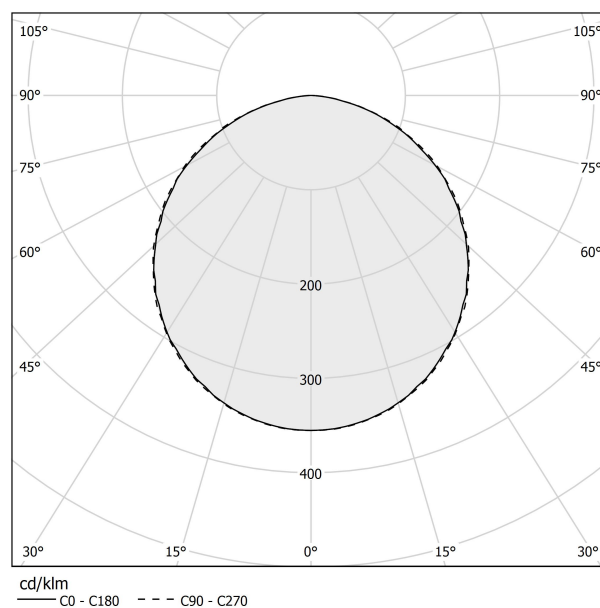

### Data sheet

CODE	L08406.000.0502
SYSTEM POWER CONSUMPTION	18W
EFFICACY	107.28lm/W
LIGHT SOURCE	LED
COLOUR TEMPERATURE	2700K Ra>90
LIGHT DISTRIBUTION	diffused
POWER SUPPLY	220-240V AC
FREQUENCY	50/60Hz
ELECTRICAL CONFIGURATION	dimmable (DALI/Push DIM)
DRIVER	integrated included
NOMINAL LUMINOUS FLUX	3013lm
LUMEN OUTPUT	1931lm
EFFICIENCY	64.1%
WEIGHT	1,98 Kg
PROTECTION DEGREE	IP40
COLOUR TOLLERANCES	SDCM 3
PACKING DIMENSIONS	27,0 x 27,0 x 56,0 cm

### Polar diagram