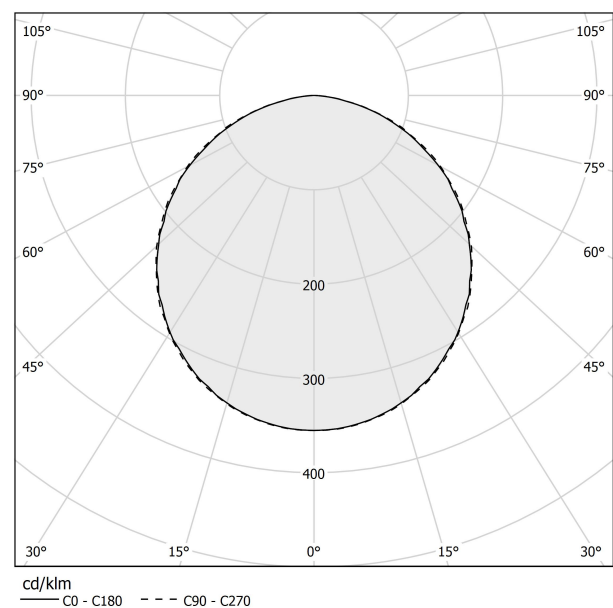

Polar diagram