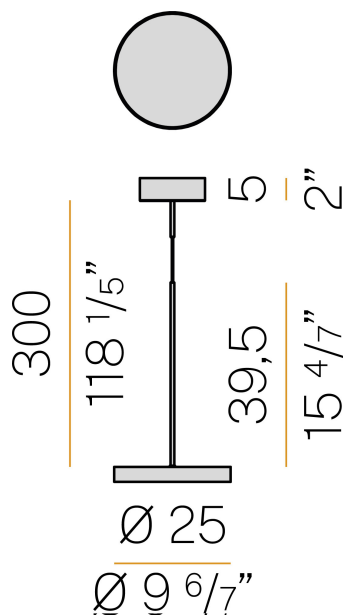

Technical drawing