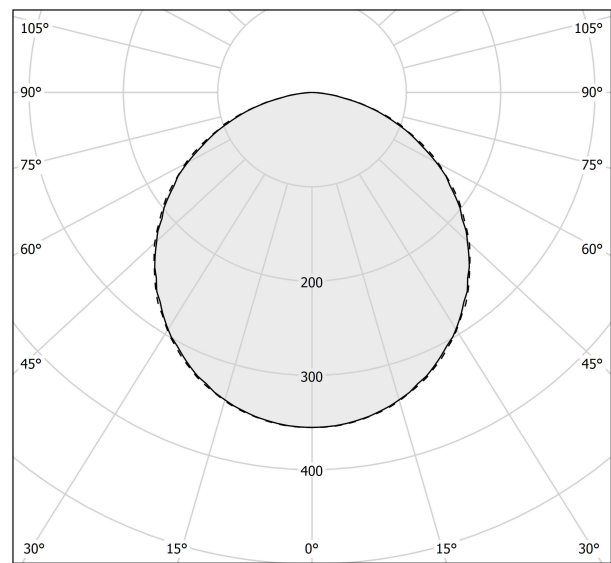

Polar diagram