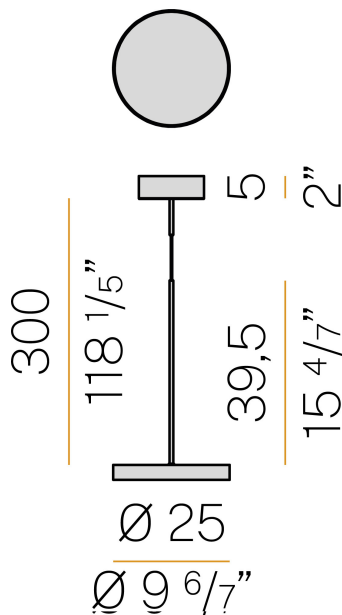

Technical drawing