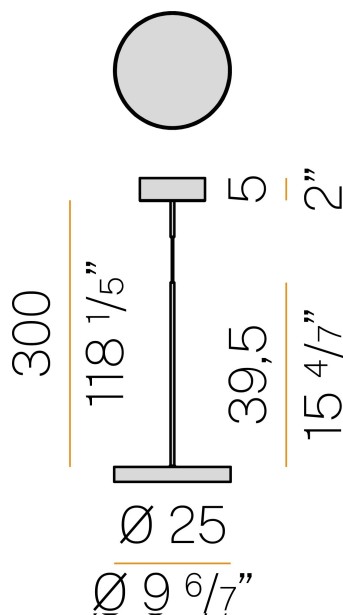

PANZERI

Dip

220-240V AC dimmable (DALI/Push DIM)

L08405.000.0502

 champagne

Data sheet

CODE	L08405.000.0502
SYSTEM POWER CONSUMPTION	18W
EFFICACY	107.28lm/W
LIGHT SOURCE	LED
COLOUR TEMPERATURE	2700K Ra>90
LIGHT DISTRIBUTION	diffused
POWER SUPPLY	220-240V AC
FREQUENCY	50/60Hz
ELECTRICAL CONFIGURATION	dimmable (DALI/Push DIM)
DRIVER	integrated included
NOMINAL LUMINOUS FLUX	3013lm
LUMEN OUTPUT	1931lm
EFFICIENCY	64.1%
WEIGHT	1,98 Kg
PROTECTION DEGREE	IP40
COLOUR TOLLERANCES	SDCM 3
PACKING DIMENSIONS	27,0 x 27,0 x 56,0 cm

Suspension lighting fixture for ceiling installation for interiors, with direct light emission.

Power supply canopy with pickled sheet metal fixing bracket, deep-drawn sheet metal closing frame in polyacrylic paint.

Suspension kit with painted brass tube tige, power supply and 3m (118.1") long suspension adjustable coaxial cable.

Technical drawing

Polar diagram