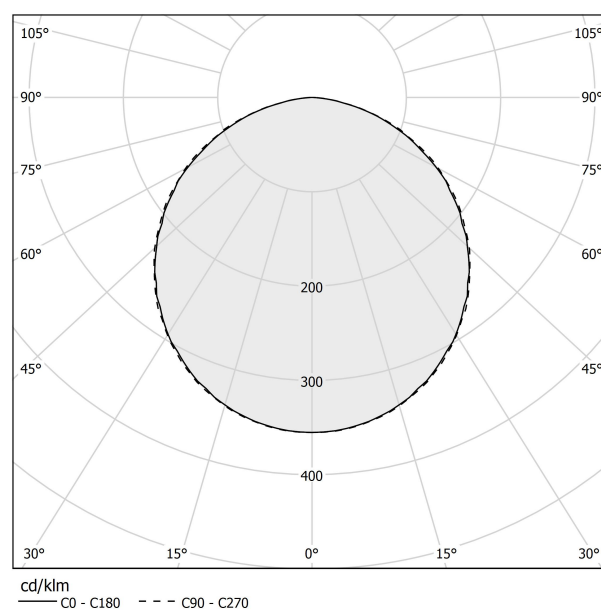

Polar diagram