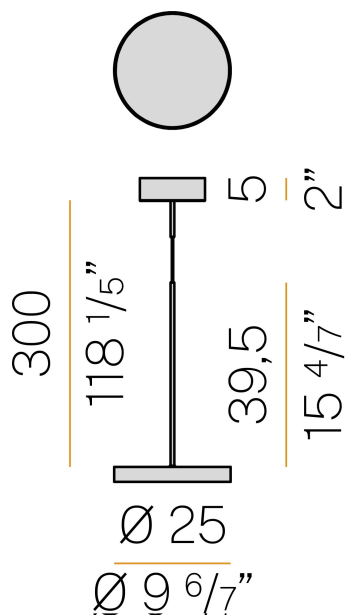

PANZERI

Dip

220-240V AC dimmable (DALI/Push DIM)

L08405.000.0502

 champagne

DIRECT
LIGHT

Data sheet

CODE	L08405.000.0502
SYSTEM POWER CONSUMPTION	18W
EFFICACY	107.28lm/W
LIGHT SOURCE	LED
COLOUR TEMPERATURE	2700K Ra>90
LIGHT DISTRIBUTION	diffused
POWER SUPPLY	220-240V AC
FREQUENCY	50/60Hz
ELECTRICAL CONFIGURATION	dimmable (DALI/Push DIM)
DRIVER	integrated included
NOMINAL LUMINOUS FLUX	3013lm
LUMEN OUTPUT	1931lm
EFFICIENCY	64.1%
WEIGHT	1,98 Kg
PROTECTION DEGREE	IP40
COLOUR TOLLERANCES	SDCM 3
PACKING DIMENSIONS	27,0 x 27,0 x 56,0 cm

Suspension lighting fixture for ceiling installation for interiors, with direct light emission.

Power supply canopy with pickled sheet metal fixing bracket, deep-drawn sheet metal closing frame in polyacrylic paint.

Suspension kit with painted brass tube tige, power supply and 3m (118.1") long suspension adjustable coaxial cable.

Technical drawing

Polar diagram