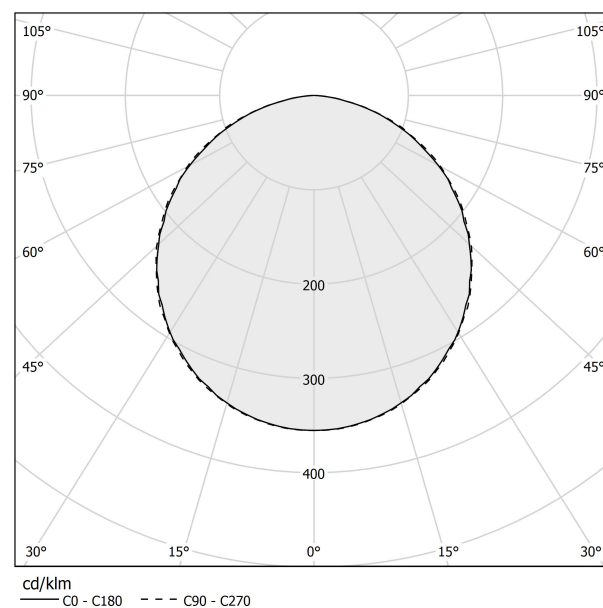

### Data sheet

CODE	L08405.000.0502
SYSTEM POWER CONSUMPTION	18W
EFFICACY	107.28lm/W
LIGHT SOURCE	LED
COLOUR TEMPERATURE	2700K Ra>90
LIGHT DISTRIBUTION	diffused
POWER SUPPLY	220-240V AC
FREQUENCY	50/60Hz
ELECTRICAL CONFIGURATION	dimmable (DALI/Push DIM)
DRIVER	integrated included
NOMINAL LUMINOUS FLUX	3013lm
LUMEN OUTPUT	1931lm
EFFICIENCY	64.1%
WEIGHT	1,98 Kg
PROTECTION DEGREE	IP40
COLOUR TOLLERANCES	SDCM 3
PACKING DIMENSIONS	27,0 x 27,0 x 56,0 cm

### Polar diagram