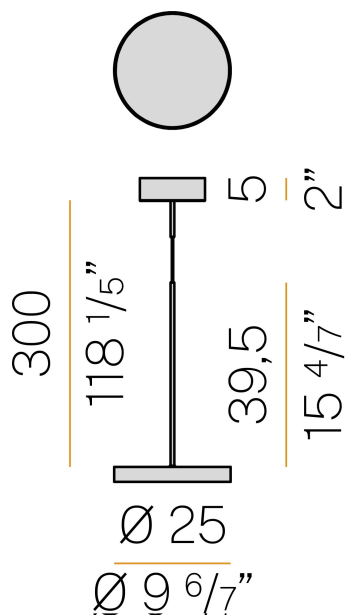

Technical drawing