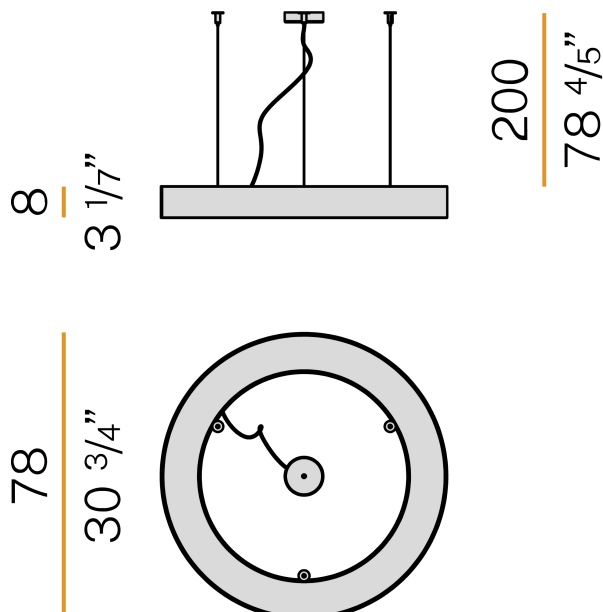

PANZERI

Silver Ring

220-240V AC dimmable (DALI/Push DIM)

L08217.080.0402

Data sheet

CODE	L08217.080.0402
SYSTEM POWER CONSUMPTION	45W
EFFICACY	67.84lm/W
LIGHT SOURCE	LED
LIGHT SOURCE LIFETIME	L80 (B20) 80.000h
COLOUR TEMPERATURE	3000K Ra>90
LIGHT DISTRIBUTION	diffused
POWER SUPPLY	220-240V AC
FREQUENCY	50/60Hz
ELECTRICAL CONFIGURATION	dimmable (DALI/Push DIM)
DRIVER	integrated included
NOMINAL LUMINOUS FLUX	6111lm
LUMEN OUTPUT	3053lm
EFFICIENCY	50%
WEIGHT	8,74 Kg
PROTECTION DEGREE	IP40
COLOUR TOLLERANCES	SDCM 3
GLOW WIRE TEST PERFORMANCE	850°
PACKING DIMENSIONS	90,0 x 18,0 x 90,0 cm

Suspension lighting fixture for interiors, with direct light emission. Pickled sheet metal structure in polyacrylic paint. Aluminium dissipation plates. Pickled sheet metal covers in white, black or bronze polyacrylic paint, or with gold leaf coating. Diffuser in modelled polycarbonate with opaline finish. Suspension kit with griplocks and 2m (78,7") long steel cables. 2,5m (98,4") long power cable in transparent PVC. Power canopy with galvanized sheet metal ceiling bracket and pickled sheet metal covering in white, black or bronze polyacrylic paint, or with gold leaf coating.

Technical drawing

Polar diagram