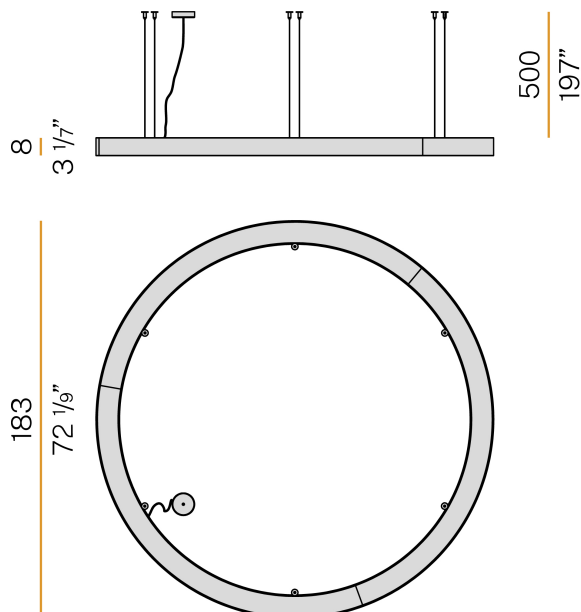

Technical drawing