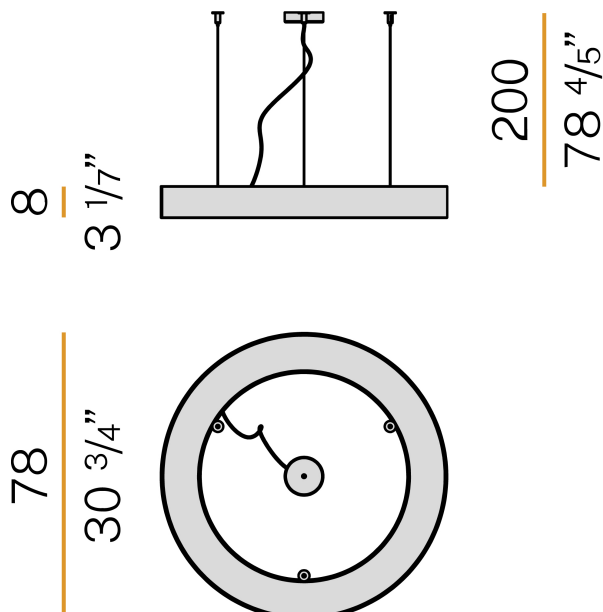

PANZERI

Silver Ring

220-240V AC dimmable (DALI/Push DIM)

L08202.080.0402

Data sheet

CODE	L08202.080.0402
SYSTEM POWER CONSUMPTION	45W
EFFICACY	67.84lm/W
LIGHT SOURCE	LED
LIGHT SOURCE LIFETIME	L80 (B20) 80.000h
COLOUR TEMPERATURE	3000K Ra>90
LIGHT DISTRIBUTION	diffused
POWER SUPPLY	220-240V AC
FREQUENCY	50/60Hz
ELECTRICAL CONFIGURATION	dimmable (DALI/Push DIM)
DRIVER	integrated included
NOMINAL LUMINOUS FLUX	6111lm
LUMEN OUTPUT	3053lm
EFFICIENCY	50%
WEIGHT	8,74 Kg
PROTECTION DEGREE	IP40
COLOUR TOLLERANCES	SDCM 3
GLOW WIRE TEST PERFORMANCE	850°
PACKING DIMENSIONS	90,0 x 18,0 x 90,0 cm

Suspension lighting fixture for interiors, with direct light emission. Pickled sheet metal structure in polyacrylic paint. Aluminium dissipation plates. Pickled sheet metal covers in white, black or bronze polyacrylic paint, or with gold leaf coating. Diffuser in modelled polycarbonate with opaline finish. Suspension kit with griplocks and 2m (78,7") long steel cables. 2,5m (98,4") long power cable in transparent PVC. Power canopy with galvanized sheet metal ceiling bracket and pickled sheet metal covering in white, black or bronze polyacrylic paint, or with gold leaf coating.

Technical drawing

Polar diagram