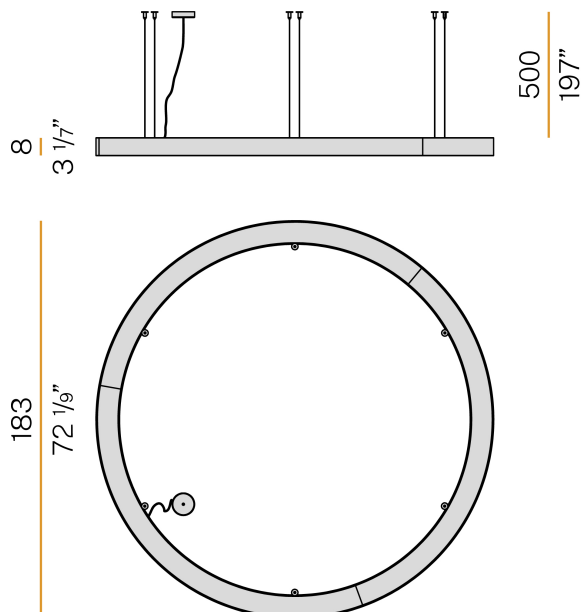

PANZERI

Silver Ring

220-240V AC dimmable (DALI/Push DIM)

L08201.180.0402

● white

Data sheet

CODE	L08201.180.0402
SYSTEM POWER CONSUMPTION	110W
EFFICACY	71.36lm/W
LIGHT SOURCE	LED
LIGHT SOURCE LIFETIME	L80 (B20) 80.000h
COLOUR TEMPERATURE	3000K Ra>90
LIGHT DISTRIBUTION	diffused
POWER SUPPLY	220-240V AC
FREQUENCY	50/60Hz
ELECTRICAL CONFIGURATION	dimmable (DALI/Push DIM)
DRIVER	integrated included
NOMINAL LUMINOUS FLUX	15716lm
LUMEN OUTPUT	7850lm
EFFICIENCY	49.9%
WEIGHT	21,31 Kg
PROTECTION DEGREE	IP40
COLOUR TOLLERANCES	SDCM 3
GLOW WIRE TEST PERFORMANCE	850°
PACKING DIMENSIONS	200,0 x 18,0 x 200,0 cm

Suspension lighting fixture for interiors, with direct light emission. Pickled sheet metal structure in polyacrylic paint. Aluminium dissipation plates. Pickled sheet metal covers in white, black or bronze polyacrylic paint, or with gold leaf coating. Diffuser in modelled polycarbonate with opaline finish. Suspension kit with griplocks and 5m (196,9") long steel cables. 5m (196,9") long power cable in transparent PVC. Power canopy with galvanized sheet metal ceiling bracket and pickled sheet metal covering in white, black or bronze polyacrylic paint, or with gold leaf coating.

Technical drawing

Polar diagram