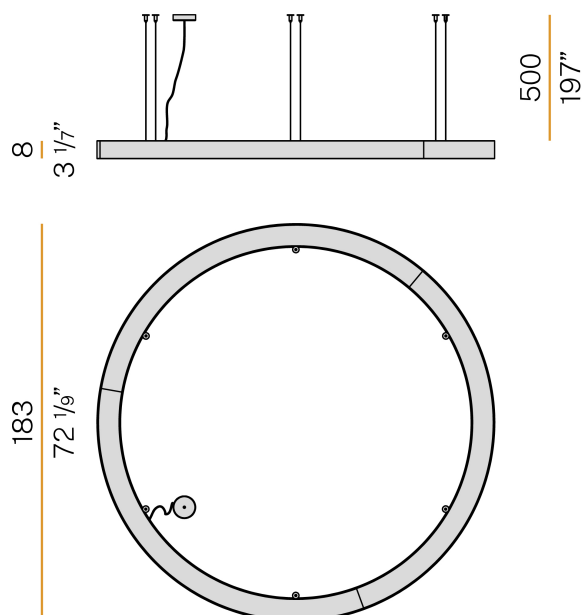

PANZERI

Silver Ring

220-240V AC dimmable (DALI/Push DIM)

L08201.180.0402

● white

Data sheet

CODE	L08201.180.0402
SYSTEM POWER CONSUMPTION	110W
EFFICACY	71.36lm/W
LIGHT SOURCE	LED
LIGHT SOURCE LIFETIME	L80 (B20) 80.000h
COLOUR TEMPERATURE	3000K Ra>90
LIGHT DISTRIBUTION	diffused
POWER SUPPLY	220-240V AC
FREQUENCY	50/60Hz
ELECTRICAL CONFIGURATION	dimmable (DALI/Push DIM)
DRIVER	integrated included
NOMINAL LUMINOUS FLUX	15716lm
LUMEN OUTPUT	7850lm
EFFICIENCY	49.9%
WEIGHT	21,31 Kg
PROTECTION DEGREE	IP40
COLOUR TOLLERANCES	SDCM 3
GLOW WIRE TEST PERFORMANCE	850°
PACKING DIMENSIONS	200,0 x 18,0 x 200,0 cm

Suspension lighting fixture for interiors, with direct light emission. Pickled sheet metal structure in polyacrylic paint. Aluminium dissipation plates. Pickled sheet metal covers in white, black or bronze polyacrylic paint, or with gold leaf coating. Diffuser in modelled polycarbonate with opaline finish. Suspension kit with griplocks and 5m (196,9") long steel cables. 5m (196,9") long power cable in transparent PVC. Power canopy with galvanized sheet metal ceiling bracket and pickled sheet metal covering in white, black or bronze polyacrylic paint, or with gold leaf coating.

Technical drawing

Polar diagram