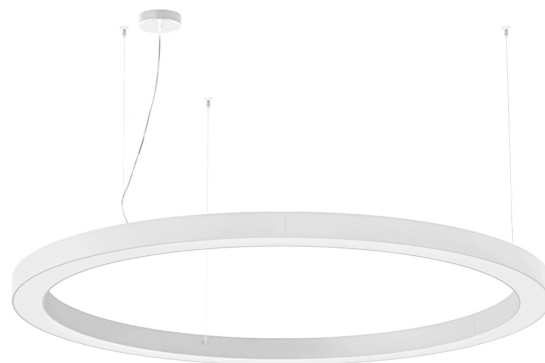

PANZERI

Silver Ring

220-240V AC dimmable (DALI/Push DIM)

L08201.180.0402

● white

Data sheet

CODE	L08201.180.0402
SYSTEM POWER CONSUMPTION	110W
EFFICACY	71.36lm/W
LIGHT SOURCE	LED
LIGHT SOURCE LIFETIME	L80 (B20) 80.000h
COLOUR TEMPERATURE	3000K Ra>90
LIGHT DISTRIBUTION	diffused
POWER SUPPLY	220-240V AC
FREQUENCY	50/60Hz
ELECTRICAL CONFIGURATION	dimmable (DALI/Push DIM)
DRIVER	integrated included
NOMINAL LUMINOUS FLUX	15716lm
LUMEN OUTPUT	7850lm
EFFICIENCY	49.9%
WEIGHT	21,31 Kg
PROTECTION DEGREE	IP40
COLOUR TOLLERANCES	SDCM 3
GLOW WIRE TEST PERFORMANCE	850°
PACKING DIMENSIONS	200,0 x 18,0 x 200,0 cm

Suspension lighting fixture for interiors, with direct light emission. Pickled sheet metal structure in polyacrylic paint. Aluminium dissipation plates. Pickled sheet metal covers in white, black or bronze polyacrylic paint, or with gold leaf coating. Diffuser in modelled polycarbonate with opaline finish. Suspension kit with griplocks and 5m (196,9") long steel cables. 5m (196,9") long power cable in transparent PVC. Power canopy with galvanized sheet metal ceiling bracket and pickled sheet metal covering in white, black or bronze polyacrylic paint, or with gold leaf coating.