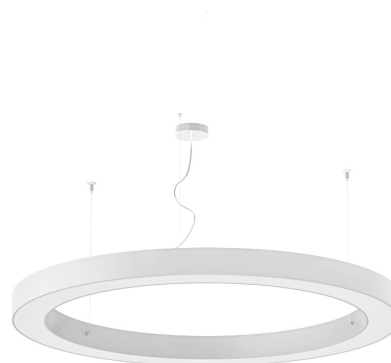

## Silver Ring

220-240V AC dimmable (DALI/Push DIM)

L08201.120.0402

● white

### Data sheet

CODE	L08201.120.0402
SYSTEM POWER CONSUMPTION	75W
EFFICACY	69.77lm/W
LIGHT SOURCE	LED
LIGHT SOURCE LIFETIME	L80 (B20) 80.000h
COLOUR TEMPERATURE	3000K Ra>90
LIGHT DISTRIBUTION	diffused
POWER SUPPLY	220-240V AC
FREQUENCY	50/60Hz
ELECTRICAL CONFIGURATION	dimmable (DALI/Push DIM)
DRIVER	integrated included
NOMINAL LUMINOUS FLUX	10477lm
LUMEN OUTPUT	5233lm
EFFICIENCY	49.9%
WEIGHT	13,42 Kg
PROTECTION DEGREE	IP40
COLOUR TOLLERANCES	SDCM 3
GLOW WIRE TEST PERFORMANCE	850°
PACKING DIMENSIONS	135,0 x 18,0 x 135,0 cm

Suspension lighting fixture for interiors, with direct light emission. Pickled sheet metal structure in polyacrylic paint. Aluminium dissipation plates. Pickled sheet metal covers in white, black or bronze polyacrylic paint, or with gold leaf coating. Diffuser in modelled polycarbonate with opaline finish. Suspension kit with griplocks and 5m (196,9") long steel cables. 5m (196,9") long power cable in transparent PVC. Power canopy with galvanized sheet metal ceiling bracket and pickled sheet metal covering in white, black or bronze polyacrylic paint, or with gold leaf coating.