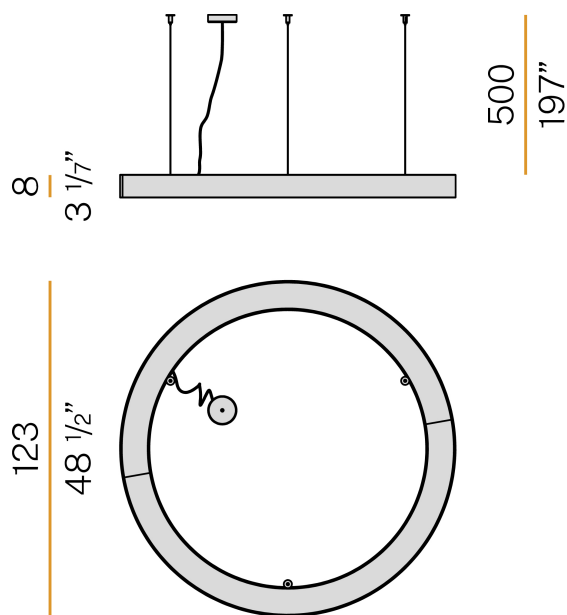

Technical drawing