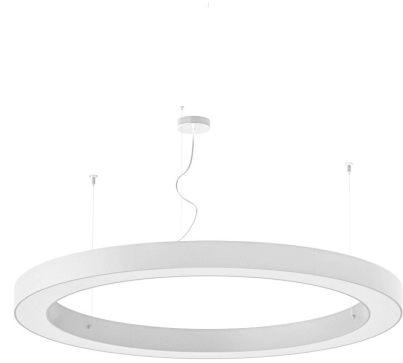

PANZERI

Silver Ring

220-240V AC dimmable (DALI/Push DIM)

L08201.120.0402

● white

Data sheet

CODE	L08201.120.0402
SYSTEM POWER CONSUMPTION	75W
EFFICACY	69.77lm/W
LIGHT SOURCE	LED
LIGHT SOURCE LIFETIME	L80 (B20) 80.000h
COLOUR TEMPERATURE	3000K Ra>90
LIGHT DISTRIBUTION	diffused
POWER SUPPLY	220-240V AC
FREQUENCY	50/60Hz
ELECTRICAL CONFIGURATION	dimmable (DALI/Push DIM)
DRIVER	integrated included
NOMINAL LUMINOUS FLUX	10477lm
LUMEN OUTPUT	5233lm
EFFICIENCY	49.9%
WEIGHT	13,42 Kg
PROTECTION DEGREE	IP40
COLOUR TOLLERANCES	SDCM 3
GLOW WIRE TEST PERFORMANCE	850°
PACKING DIMENSIONS	135,0 x 18,0 x 135,0 cm

Suspension lighting fixture for interiors, with direct light emission. Pickled sheet metal structure in polyacrylic paint. Aluminium dissipation plates. Pickled sheet metal covers in white, black or bronze polyacrylic paint, or with gold leaf coating. Diffuser in modelled polycarbonate with opaline finish. Suspension kit with griplocks and 5m (196,9") long steel cables. 5m (196,9") long power cable in transparent PVC. Power canopy with galvanized sheet metal ceiling bracket and pickled sheet metal covering in white, black or bronze polyacrylic paint, or with gold leaf coating.