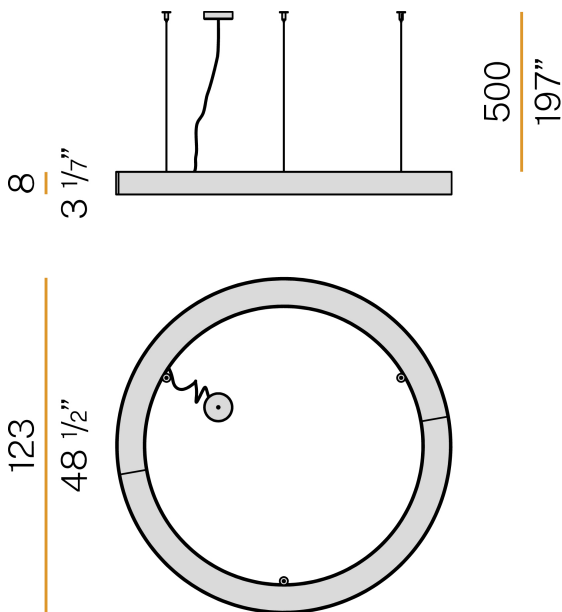

PANZERI

Silver Ring

220-240V AC dimmable (DALI/Push DIM)

L08201.120.0402

● white

Data sheet

CODE	L08201.120.0402
SYSTEM POWER CONSUMPTION	75W
EFFICACY	69.77lm/W
LIGHT SOURCE	LED
LIGHT SOURCE LIFETIME	L80 (B20) 80.000h
COLOUR TEMPERATURE	3000K Ra>90
LIGHT DISTRIBUTION	diffused
POWER SUPPLY	220-240V AC
FREQUENCY	50/60Hz
ELECTRICAL CONFIGURATION	dimmable (DALI/Push DIM)
DRIVER	integrated included
NOMINAL LUMINOUS FLUX	10477lm
LUMEN OUTPUT	5233lm
EFFICIENCY	49.9%
WEIGHT	13,42 Kg
PROTECTION DEGREE	IP40
COLOUR TOLLERANCES	SDCM 3
GLOW WIRE TEST PERFORMANCE	850°
PACKING DIMENSIONS	135,0 x 18,0 x 135,0 cm

Suspension lighting fixture for interiors, with direct light emission. Pickled sheet metal structure in polyacrylic paint. Aluminium dissipation plates. Pickled sheet metal covers in white, black or bronze polyacrylic paint, or with gold leaf coating. Diffuser in modelled polycarbonate with opaline finish. Suspension kit with griplocks and 5m (196,9") long steel cables. 5m (196,9") long power cable in transparent PVC. Power canopy with galvanized sheet metal ceiling bracket and pickled sheet metal covering in white, black or bronze polyacrylic paint, or with gold leaf coating.

Technical drawing

Polar diagram