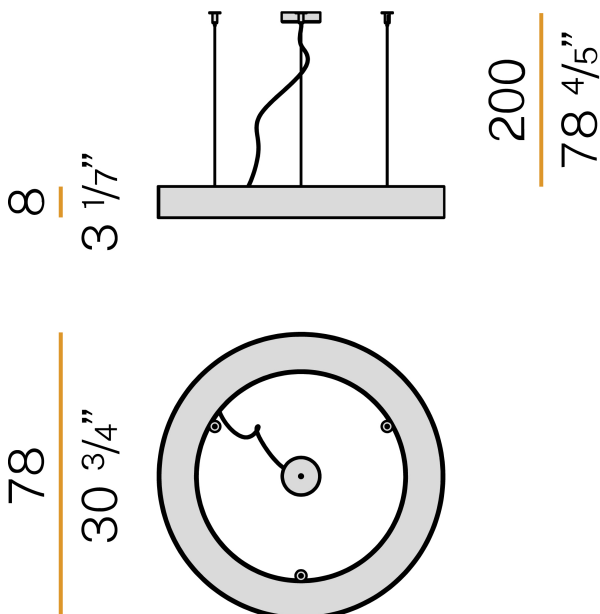

Technical drawing