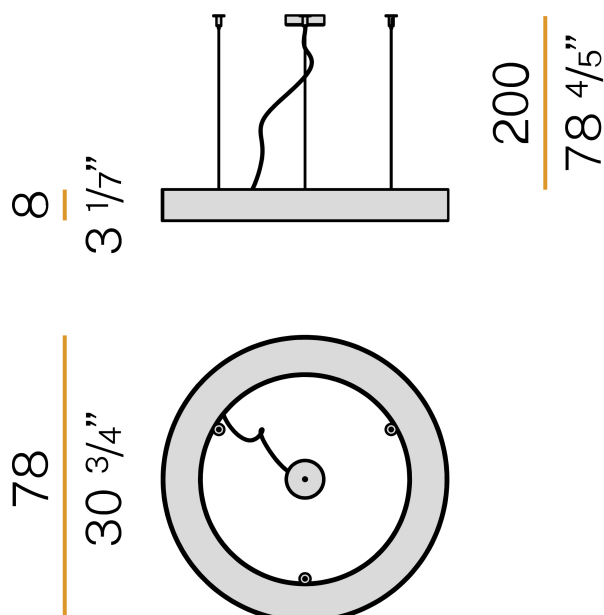

Technical drawing