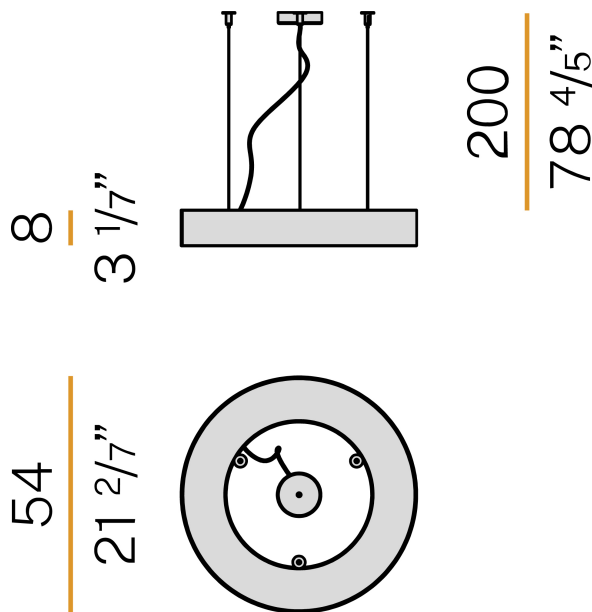

PANZERI

Silver Ring

220-240V AC dimmable (DALI/Push DIM)

L08201.050.0402

● white

Data sheet

CODE	L08201.050.0402
SYSTEM POWER CONSUMPTION	25W
EFFICACY	72.36lm/W
LIGHT SOURCE	LED
LIGHT SOURCE LIFETIME	L80 (B20) 80.000h
COLOUR TEMPERATURE	3000K Ra>90
LIGHT DISTRIBUTION	diffused
POWER SUPPLY	220-240V AC
FREQUENCY	50/60Hz
ELECTRICAL CONFIGURATION	dimmable (DALI/Push DIM)
DRIVER	integrated included
NOMINAL LUMINOUS FLUX	3100lm
LUMEN OUTPUT	1809lm
EFFICIENCY	58.4%
WEIGHT	4,81 Kg
PROTECTION DEGREE	IP40
COLOUR TOLLERANCES	SDCM 3
GLOW WIRE TEST PERFORMANCE	850°
PACKING DIMENSIONS	58,0 x 14,0 x 58,0 cm

Technical drawing

Polar diagram