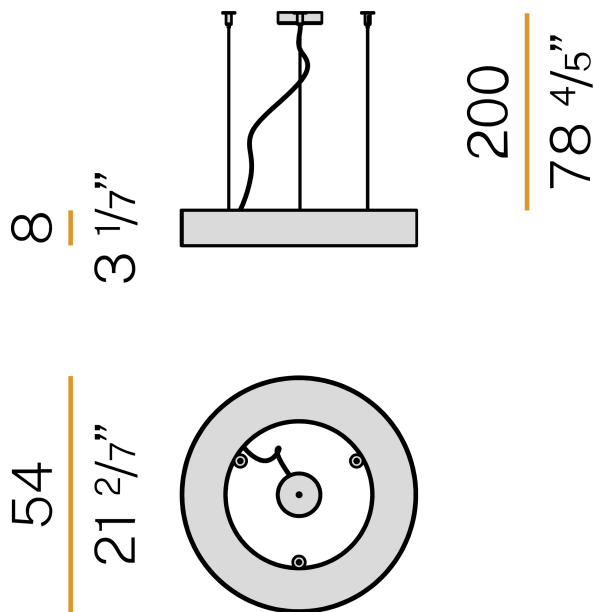

PANZERI

Silver Ring

220-240V AC dimmable (DALI/Push DIM)

L08201.050.0402

● white

Data sheet

CODE	L08201.050.0402
SYSTEM POWER CONSUMPTION	25W
EFFICACY	72.36lm/W
LIGHT SOURCE	LED
LIGHT SOURCE LIFETIME	L80 (B20) 80.000h
COLOUR TEMPERATURE	3000K Ra>90
LIGHT DISTRIBUTION	diffused
POWER SUPPLY	220-240V AC
FREQUENCY	50/60Hz
ELECTRICAL CONFIGURATION	dimmable (DALI/Push DIM)
DRIVER	integrated included
NOMINAL LUMINOUS FLUX	3100lm
LUMEN OUTPUT	1809lm
EFFICIENCY	58.4%
WEIGHT	4,81 Kg
PROTECTION DEGREE	IP40
COLOUR TOLLERANCES	SDCM 3
GLOW WIRE TEST PERFORMANCE	850°
PACKING DIMENSIONS	58,0 x 14,0 x 58,0 cm

Technical drawing

Polar diagram