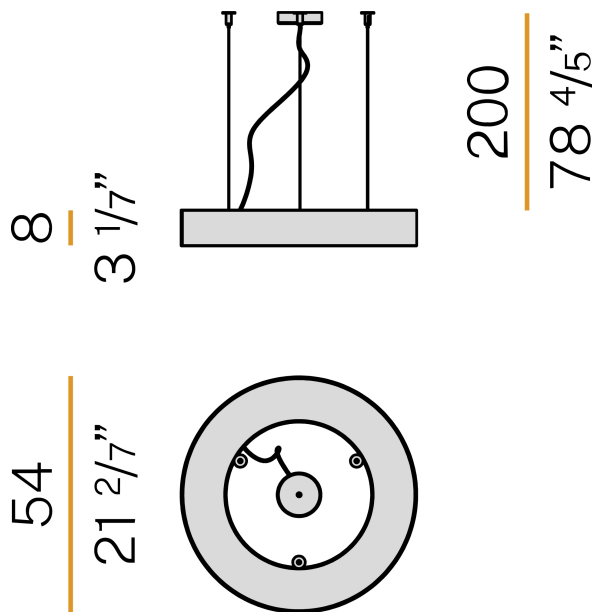

Technical drawing