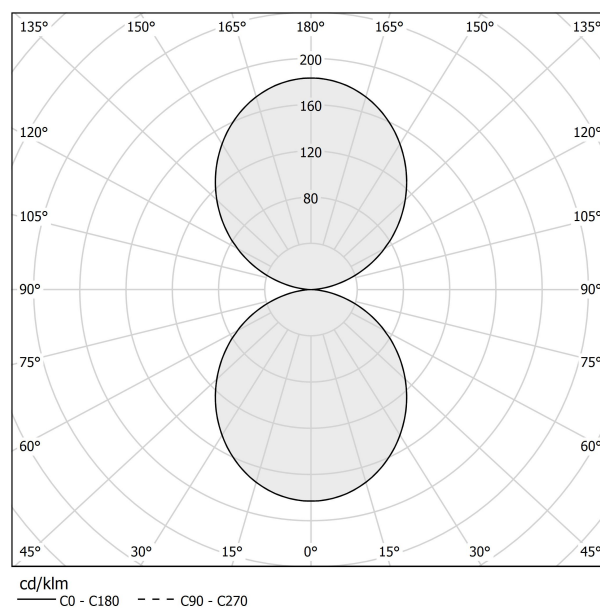

### Data sheet

|                            |                          |
|----------------------------|--------------------------|
| CODE                       | L08121.300.0402          |
| SYSTEM POWER CONSUMPTION   | 370W                     |
| EFFICACY                   | 70.72lm/W                |
| LIGHT SOURCE               | LED                      |
| LIGHT SOURCE LIFETIME      | L80 (B20) 80.000h        |
| COLOUR TEMPERATURE         | 3000K Ra>90              |
| LIGHT DISTRIBUTION         | diffused                 |
| POWER SUPPLY               | 220-240V AC              |
| FREQUENCY                  | 50/60Hz                  |
| ELECTRICAL CONFIGURATION   | dimmable (DALI/Push DIM) |
| DRIVER                     | integrated included      |
| NOMINAL LUMINOUS FLUX      | 52387lm                  |
| LUMEN OUTPUT               | 26166lm                  |
| EFFICIENCY                 | 49.9%                    |
| WEIGHT                     | 41,48 Kg                 |
| PROTECTION DEGREE          | IP40                     |
| COLOUR TOLLERANCES         | SDCM 3                   |
| GLOW WIRE TEST PERFORMANCE | 850°                     |
| PACKING DIMENSIONS         | 312,0 x 40,0 x 180,0 cm  |

### Technical drawing

### Polar diagram