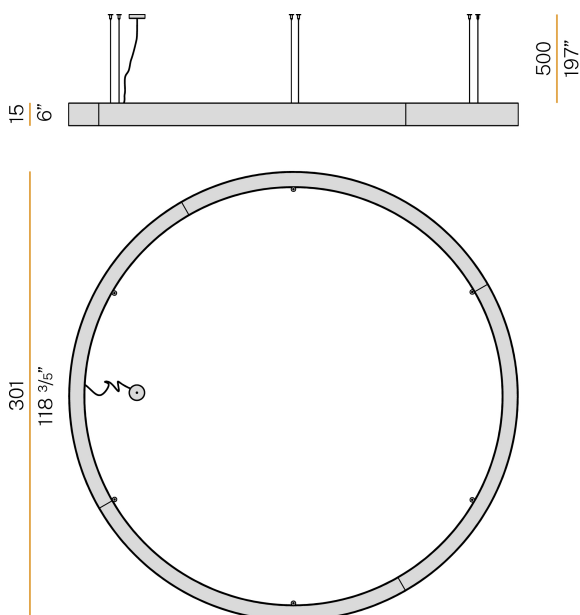

### Data sheet

|                            |                          |
|----------------------------|--------------------------|
| CODE                       | L08121.300.0402          |
| SYSTEM POWER CONSUMPTION   | 370W                     |
| EFFICACY                   | 70.72lm/W                |
| LIGHT SOURCE               | LED                      |
| LIGHT SOURCE LIFETIME      | L80 (B20) 80.000h        |
| COLOUR TEMPERATURE         | 3000K Ra>90              |
| LIGHT DISTRIBUTION         | diffused                 |
| POWER SUPPLY               | 220-240V AC              |
| FREQUENCY                  | 50/60Hz                  |
| ELECTRICAL CONFIGURATION   | dimmable (DALI/Push DIM) |
| DRIVER                     | integrated included      |
| NOMINAL LUMINOUS FLUX      | 52387lm                  |
| LUMEN OUTPUT               | 26166lm                  |
| EFFICIENCY                 | 49.9%                    |
| WEIGHT                     | 41,48 Kg                 |
| PROTECTION DEGREE          | IP40                     |
| COLOUR TOLLERANCES         | SDCM 3                   |
| GLOW WIRE TEST PERFORMANCE | 850°                     |
| PACKING DIMENSIONS         | 312,0 x 40,0 x 180,0 cm  |

### Technical drawing