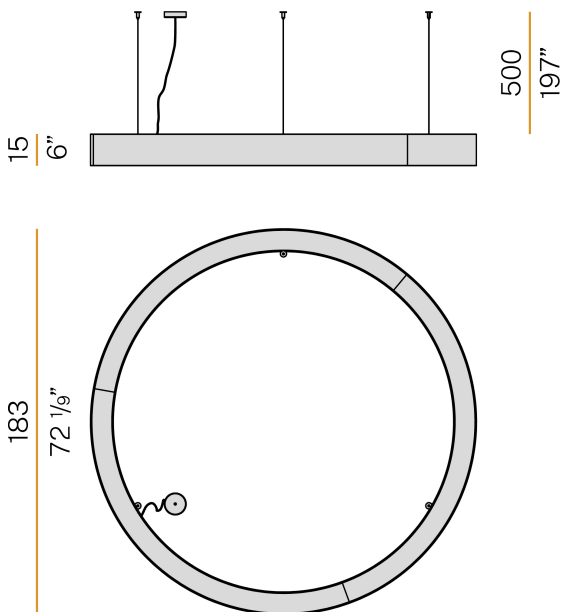

PANZERI

Golden Ring

220-240V AC dimmable (DALI/Push DIM)

L08102.180.0402

● black

Data sheet

CODE	L08102.180.0402
SYSTEM POWER CONSUMPTION	220W
EFFICACY	71.36lm/W
LIGHT SOURCE	LED
LIGHT SOURCE LIFETIME	L80 (B20) 80.000h
COLOUR TEMPERATURE	3000K Ra>90
LIGHT DISTRIBUTION	diffused
POWER SUPPLY	220-240V AC
FREQUENCY	50/60Hz
ELECTRICAL CONFIGURATION	dimmable (DALI/Push DIM)
DRIVER	integrated included
NOMINAL LUMINOUS FLUX	31432lm
LUMEN OUTPUT	15699lm
EFFICIENCY	49.9%
WEIGHT	23,05 Kg
PROTECTION DEGREE	IP40
COLOUR TOLLERANCES	SDCM 3
GLOW WIRE TEST PERFORMANCE	850°
PACKING DIMENSIONS	200,0 x 25,0 x 200,0 cm

Suspension lighting fixture for interiors, with direct and indirect light emission. Pickled sheet metal structure in polyacrylic paint. Aluminium dissipation plates. Aluminium and pickled sheet metal covers in white or black polyacrylic paint, or with gold leaf coating. Diffusers in modelled polycarbonate with opaline finish. Suspension kit with griplocks and 5m (196,9") long steel cables. 5m (196,9") long power cable in transparent PVC. Power canopy with galvanized sheet metal ceiling bracket and pickled sheet metal covering in white or black polyacrylic paint, or with gold leaf coating.

Technical drawing

Polar diagram

PANZERI

Golden Ring

Accessories / power supply and fixing

M8102-3

Canopy for power supply and to join 3 steel cables.