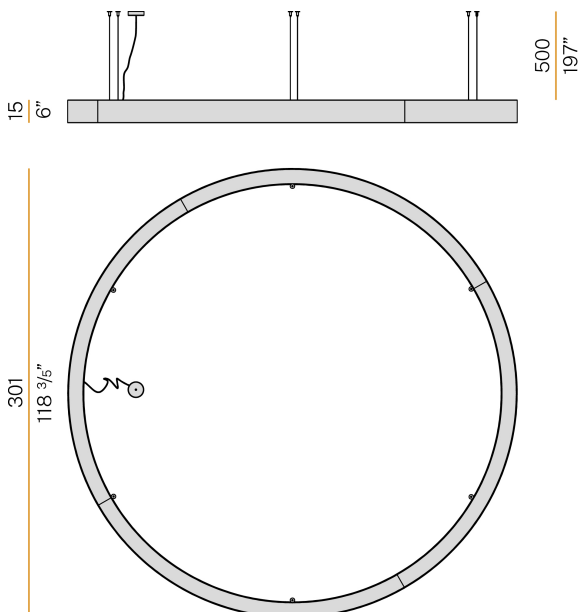

PANZERI

Golden Ring

220-240V AC dimmable (DALI/Push DIM)

L08101.300.0402

● white

Data sheet

CODE	L08101.300.0402
SYSTEM POWER CONSUMPTION	370W
EFFICACY	70.72lm/W
LIGHT SOURCE	LED
LIGHT SOURCE LIFETIME	L80 (B20) 80.000h
COLOUR TEMPERATURE	3000K Ra>90
LIGHT DISTRIBUTION	diffused
POWER SUPPLY	220-240V AC
FREQUENCY	50/60Hz
ELECTRICAL CONFIGURATION	dimmable (DALI/Push DIM)
DRIVER	integrated included
NOMINAL LUMINOUS FLUX	52387lm
LUMEN OUTPUT	26166lm
EFFICIENCY	49.9%
WEIGHT	41,48 Kg
PROTECTION DEGREE	IP40
COLOUR TOLLERANCES	SDCM 3
GLOW WIRE TEST PERFORMANCE	850°
PACKING DIMENSIONS	312,0 x 40,0 x 180,0 cm

Suspension lighting fixture for interiors, with direct and indirect light emission. Pickled sheet metal structure in polyacrylic paint. Aluminium dissipation plates. Aluminium and pickled sheet metal covers in white or black polyacrylic paint, or with gold leaf coating. Diffusers in modelled polycarbonate with opaline finish. Suspension kit with griplocks and 5m (196,9") long steel cables. 5m (196,9") long power cable in transparent PVC. Power canopy with galvanized sheet metal ceiling bracket and pickled sheet metal covering in white or black polyacrylic paint, or with gold leaf coating.

Technical drawing

Polar diagram

PANZERI

Golden Ring

Accessories / power supply and fixing

M8101-6

Canopy for power supply and to join 6 steel cables.