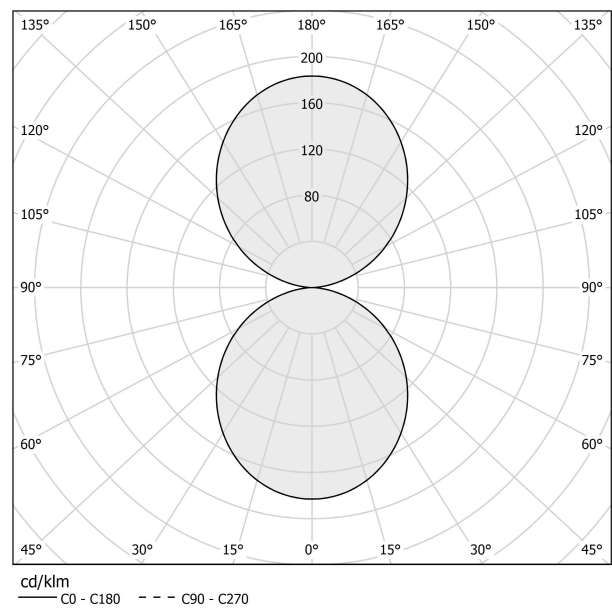

Polar diagram