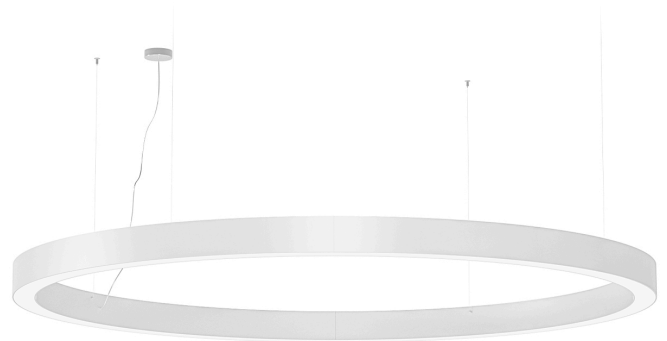

PANZERI

Golden Ring

220-240V AC dimmable (DALI/Push DIM)

L08101.300.0402

● white

Data sheet

CODE	L08101.300.0402
SYSTEM POWER CONSUMPTION	370W
EFFICACY	70.72lm/W
LIGHT SOURCE	LED
LIGHT SOURCE LIFETIME	L80 (B20) 80.000h
COLOUR TEMPERATURE	3000K Ra>90
LIGHT DISTRIBUTION	diffused
POWER SUPPLY	220-240V AC
FREQUENCY	50/60Hz
ELECTRICAL CONFIGURATION	dimmable (DALI/Push DIM)
DRIVER	integrated included
NOMINAL LUMINOUS FLUX	52387lm
LUMEN OUTPUT	26166lm
EFFICIENCY	49.9%
WEIGHT	41,48 Kg
PROTECTION DEGREE	IP40
COLOUR TOLLERANCES	SDCM 3
GLOW WIRE TEST PERFORMANCE	850°
PACKING DIMENSIONS	312,0 x 40,0 x 180,0 cm

Suspension lighting fixture for interiors, with direct and indirect light emission. Pickled sheet metal structure in polyacrylic paint. Aluminium dissipation plates. Aluminium and pickled sheet metal covers in white or black polyacrylic paint, or with gold leaf coating. Diffusers in modelled polycarbonate with opaline finish. Suspension kit with griplocks and 5m (196,9") long steel cables. 5m (196,9") long power cable in transparent PVC. Power canopy with galvanized sheet metal ceiling bracket and pickled sheet metal covering in white or black polyacrylic paint, or with gold leaf coating.

Technical drawing

Polar diagram

PANZERI

Golden Ring

Accessories / power supply and fixing

M8101-6

Canopy for power supply and to join 6 steel cables.