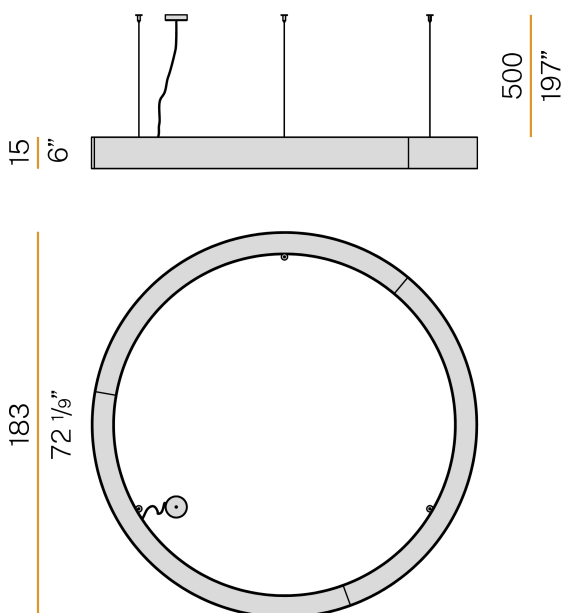

PANZERI

Golden Ring

220-240V AC dimmable (DALI/Push DIM)

L08101.180.0402

● white

Data sheet

CODE	L08101.180.0402
SYSTEM POWER CONSUMPTION	220W
EFFICACY	71.36lm/W
LIGHT SOURCE	LED
LIGHT SOURCE LIFETIME	L80 (B20) 80.000h
COLOUR TEMPERATURE	3000K Ra>90
LIGHT DISTRIBUTION	diffused
POWER SUPPLY	220-240V AC
FREQUENCY	50/60Hz
ELECTRICAL CONFIGURATION	dimmable (DALI/Push DIM)
DRIVER	integrated included
NOMINAL LUMINOUS FLUX	31432lm
LUMEN OUTPUT	15699lm
EFFICIENCY	49.9%
WEIGHT	23,05 Kg
PROTECTION DEGREE	IP40
COLOUR TOLLERANCES	SDCM 3
GLOW WIRE TEST PERFORMANCE	850°
PACKING DIMENSIONS	200,0 x 25,0 x 200,0 cm

Suspension lighting fixture for interiors, with direct and indirect light emission. Pickled sheet metal structure in polyacrylic paint. Aluminium dissipation plates. Aluminium and pickled sheet metal covers in white or black polyacrylic paint, or with gold leaf coating. Diffusers in modelled polycarbonate with opaline finish. Suspension kit with griplocks and 5m (196,9") long steel cables. 5m (196,9") long power cable in transparent PVC. Power canopy with galvanized sheet metal ceiling bracket and pickled sheet metal covering in white or black polyacrylic paint, or with gold leaf coating.

Technical drawing

Polar diagram

PANZERI

Golden Ring

Accessories / power supply and fixing

M8101-3

Canopy for power supply and to join 3 steel cables.