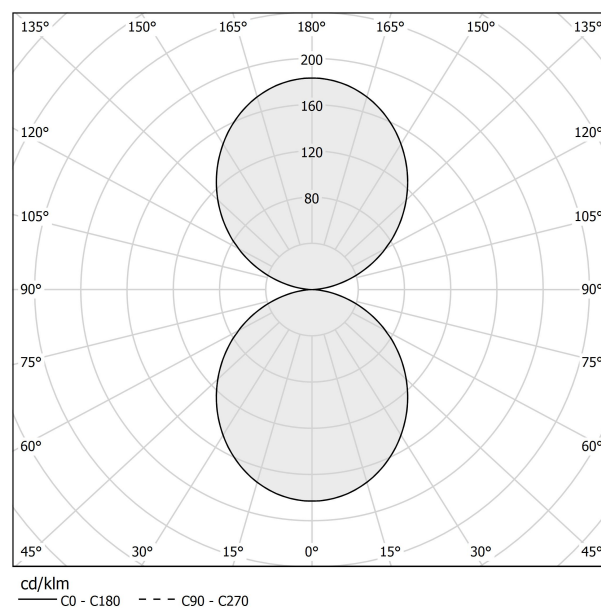

Polar diagram