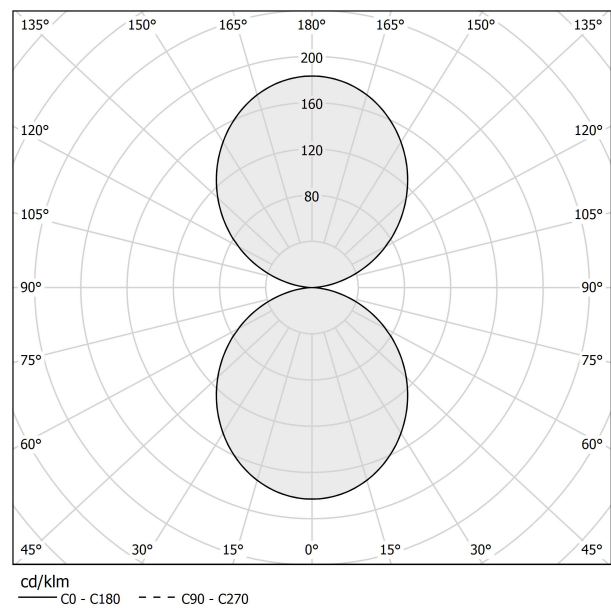

### Data sheet

CODE	L08101.120.0402
SYSTEM POWER CONSUMPTION	150W
EFFICACY	69.77lm/W
LIGHT SOURCE	LED
LIGHT SOURCE LIFETIME	L80 (B20) 80.000h
COLOUR TEMPERATURE	3000K Ra>90
LIGHT DISTRIBUTION	diffused
POWER SUPPLY	220-240V AC
FREQUENCY	50/60Hz
ELECTRICAL CONFIGURATION	dimmable (DALI/Push DIM)
DRIVER	integrated included
NOMINAL LUMINOUS FLUX	20955lm
LUMEN OUTPUT	10466lm
EFFICIENCY	49.9%
WEIGHT	15.59 Kg
PROTECTION DEGREE	IP40
COLOUR TOLLERANCES	SDCM 3
GLOW WIRE TEST PERFORMANCE	850°
PACKING DIMENSIONS	135,0 x 25,0 x 135,0 cm

### Polar diagram