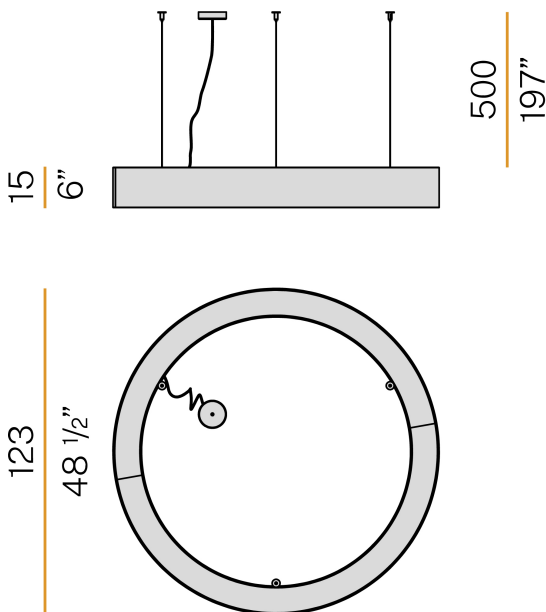

Technical drawing