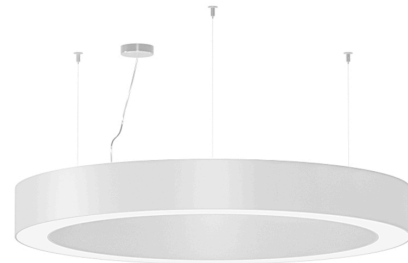

## Golden Ring

220-240V AC dimmable (DALI/Push DIM)

L08101.120.0402

● white

### Data sheet

CODE	L08101.120.0402
SYSTEM POWER CONSUMPTION	150W
EFFICACY	69.77lm/W
LIGHT SOURCE	LED
LIGHT SOURCE LIFETIME	L80 (B20) 80.000h
COLOUR TEMPERATURE	3000K Ra>90
LIGHT DISTRIBUTION	diffused
POWER SUPPLY	220-240V AC
FREQUENCY	50/60Hz
ELECTRICAL CONFIGURATION	dimmable (DALI/Push DIM)
DRIVER	integrated included
NOMINAL LUMINOUS FLUX	20955lm
LUMEN OUTPUT	10466lm
EFFICIENCY	49.9%
WEIGHT	15.59 Kg
PROTECTION DEGREE	IP40
COLOUR TOLLERANCES	SDCM 3
GLOW WIRE TEST PERFORMANCE	850°
PACKING DIMENSIONS	135,0 x 25,0 x 135,0 cm

Suspension lighting fixture for interiors, with direct and indirect light emission. Pickled sheet metal structure in polyacrylic paint. Aluminium dissipation plates. Aluminium and pickled sheet metal covers in white or black polyacrylic paint, or with gold leaf coating. Diffusers in modelled polycarbonate with opaline finish. Suspension kit with griplocks and 5m (196,9") long steel cables. 5m (196,9") long power cable in transparent PVC. Power canopy with galvanized sheet metal ceiling bracket and pickled sheet metal covering in white or black polyacrylic paint, or with gold leaf coating.