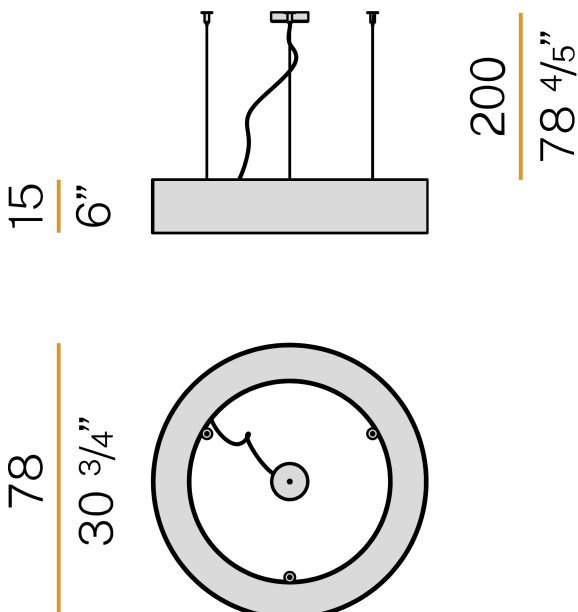

PANZERI

Golden Ring

220-240V AC ON-OFF

L08101.080.0408

● white

Data sheet

CODE	L08101.080.0408
SYSTEM POWER CONSUMPTION	45W
EFFICACY	67.84lm/W
LIGHT SOURCE	LED
LIGHT SOURCE LIFETIME	L80 (B20) 80.000h
COLOUR TEMPERATURE	3000K Ra>90
LIGHT DISTRIBUTION	diffused
POWER SUPPLY	220-240V AC
FREQUENCY	50/60Hz
ELECTRICAL CONFIGURATION	ON-OFF
DRIVER	integrated included
NOMINAL LUMINOUS FLUX	6111lm
LUMEN OUTPUT	3053lm
EFFICIENCY	50%
WEIGHT	9,61 Kg
PROTECTION DEGREE	IP40
COLOUR TOLLERANCES	SDCM 3
GLOW WIRE TEST PERFORMANCE	850°
PACKING DIMENSIONS	90,0 x 25,0 x 90,0 cm

Suspension lighting fixture for interiors, with direct light emission. Pickled sheet metal structure in polyacrylic paint. Aluminium dissipation plates. Aluminium and pickled sheet metal covers in white or black polyacrylic paint, or with gold leaf coating. Diffuser in modelled polycarbonate with opaline finish. Suspension kit with griplocks and 2m (78,7") long steel cables. 2,5m (98,4") long power cable in transparent PVC. Power canopy with galvanized sheet metal ceiling bracket and pickled sheet metal covering in white or black polyacrylic paint, or with gold leaf coating.

Technical drawing

Polar diagram

PANZERI

Golden Ring

Accessories / power supply and fixing

M8101-3

Canopy for power supply and to join 3 steel cables.