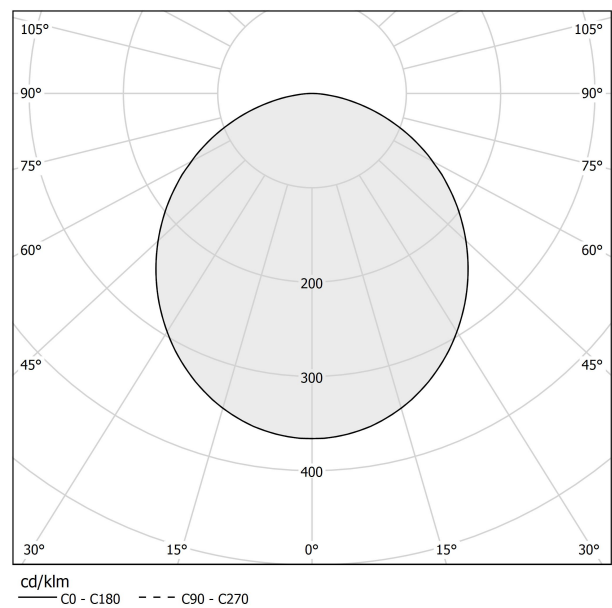

Polar diagram