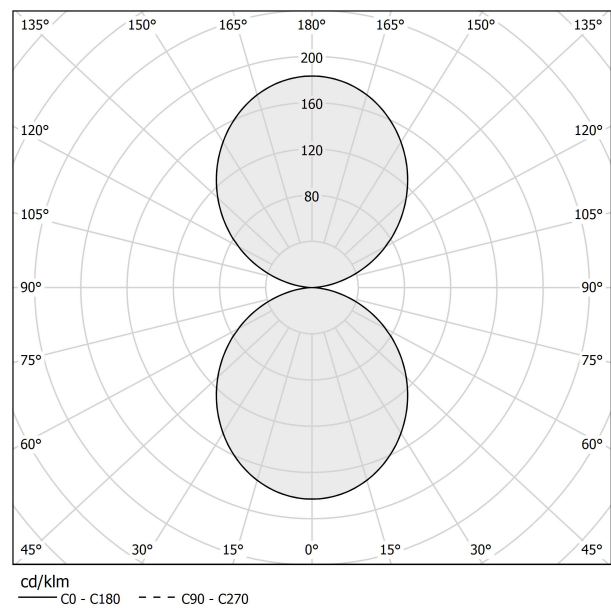

Polar diagram