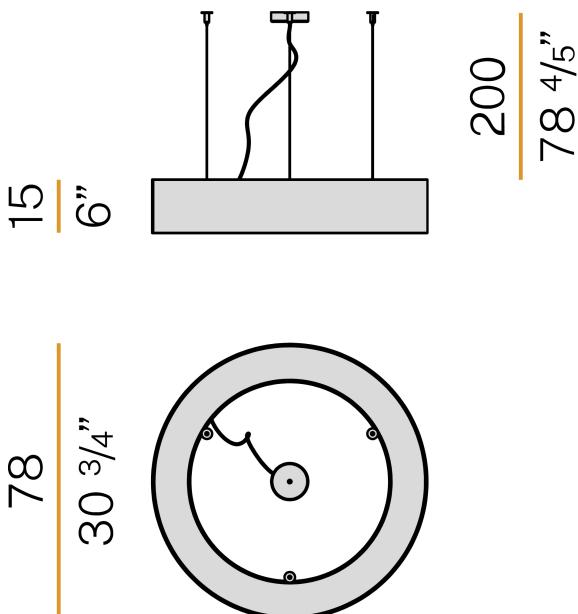

PANZERI

Golden Ring

220-240V AC dimmable (DALI/Push DIM)

L08101.080.0402

● white

Data sheet

| | |
|----------------------------|--------------------------|
| CODE | L08101.080.0402 |
| SYSTEM POWER CONSUMPTION | 87W |
| EFFICACY | 70.18lm/W |
| LIGHT SOURCE | LED |
| LIGHT SOURCE LIFETIME | L80 (B20) 80.000h |
| COLOUR TEMPERATURE | 3000K Ra>90 |
| LIGHT DISTRIBUTION | diffused |
| POWER SUPPLY | 220-240V AC |
| FREQUENCY | 50/60Hz |
| ELECTRICAL CONFIGURATION | dimmable (DALI/Push DIM) |
| DRIVER | integrated included |
| NOMINAL LUMINOUS FLUX | 12223lm |
| LUMEN OUTPUT | 6106lm |
| EFFICIENCY | 50% |
| WEIGHT | 10.68 Kg |
| PROTECTION DEGREE | IP40 |
| COLOUR TOLLERANCES | SDCM 3 |
| GLOW WIRE TEST PERFORMANCE | 850° |
| PACKING DIMENSIONS | 90,0 x 25,0 x 90,0 cm |

Suspension lighting fixture for interiors, with direct and indirect light emission. Pickled sheet metal structure in polyacrylic paint. Aluminium dissipation plates. Aluminium and pickled sheet metal covers in white or black polyacrylic paint, or with gold leaf coating. Diffusers in modelled polycarbonate with opaline finish. Suspension kit with griplocks and 2m (78,7") long steel cables. 2,5m (98,4") long power cable in transparent PVC. Power canopy with galvanized sheet metal ceiling bracket and pickled sheet metal covering in white or black polyacrylic paint, or with gold leaf coating.

Technical drawing

Polar diagram

PANZERI

Golden Ring

Accessories / power supply and fixing

M8101-3

Canopy for power supply and to join 3 steel cables.