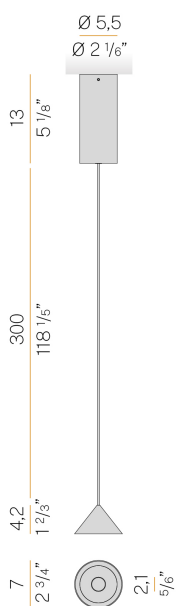

### Data sheet

CODE	L08017.007.1701
SYSTEM POWER CONSUMPTION	2W
EFFICACY	55.5lm/W
LIGHT SOURCE	LED
COLOUR TEMPERATURE	2700K Ra>90
LIGHT DISTRIBUTION	flood
BEAM ANGLE	25°
POWER SUPPLY	220-240V AC
FREQUENCY	50/60Hz
ELECTRICAL CONFIGURATION	ON-OFF
DRIVER	integrated included
NOMINAL LUMINOUS FLUX	120lm
LUMEN OUTPUT	111lm
EFFICIENCY	92.5%
WEIGHT	0,38 Kg
PROTECTION DEGREE	IP20
COLOUR TOLLERANCES	SDCM 3
PACKING DIMENSIONS	12,0 x 24,0 x 13,0 cm

### Technical drawing

Suspension lighting fixture for interiors, with direct light emission. Die-cast aluminium head with polyacrylic paint finish in mat black or bronze. Turned aluminium end plate with polyacrylic paint in mat black or bronze. Black PVC coaxial suspension and power cable 3m (118.1") long. Feeding canopy with ceiling mounting bracket in pickled sheet metal and extruded aluminium housing with polyacrylic paint finish in mat black or bronze.

### Polar diagram