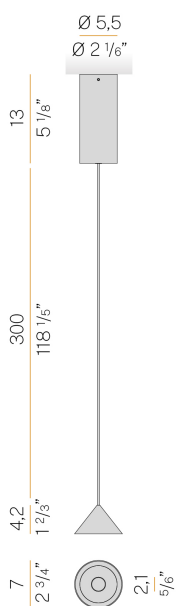

### Data sheet

CODE	L08017.007.1701
SYSTEM POWER CONSUMPTION	2W
EFFICACY	55.5lm/W
LIGHT SOURCE	LED
COLOUR TEMPERATURE	2700K Ra>90
LIGHT DISTRIBUTION	flood
BEAM ANGLE	25°
POWER SUPPLY	220-240V AC
FREQUENCY	50/60Hz
ELECTRICAL CONFIGURATION	ON-OFF
DRIVER	integrated included
NOMINAL LUMINOUS FLUX	120lm
LUMEN OUTPUT	111lm
EFFICIENCY	92.5%
WEIGHT	0,38 Kg
PROTECTION DEGREE	IP20
COLOUR TOLLERANCES	SDCM 3
PACKING DIMENSIONS	12,0 x 24,0 x 13,0 cm

### Technical drawing

Suspension lighting fixture for interiors, with direct light emission.  
Die-cast aluminium head with polyacrylic paint finish in mat black or bronze.  
Turned aluminium end plate with polyacrylic paint in mat black or bronze.  
Black PVC coaxial suspension and power cable 3m (118.1") long.  
Feeding canopy with ceiling mounting bracket in pickled sheet metal and extruded aluminium housing with polyacrylic paint finish in mat black or bronze.

### Polar diagram