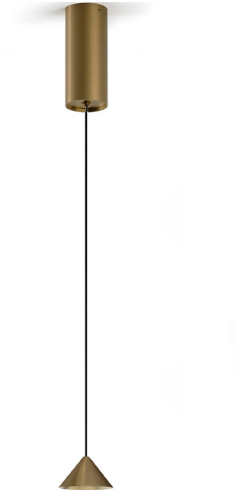

PANZERI

Rendez-vous

220-240V AC ON-OFF
L08017.007.1701

Data sheet

CODE	L08017.007.1701
SYSTEM POWER CONSUMPTION	2W
EFFICACY	55.5lm/W
LIGHT SOURCE	LED
COLOUR TEMPERATURE	2700K Ra>90
LIGHT DISTRIBUTION	flood
BEAM ANGLE	25°
POWER SUPPLY	220-240V AC
FREQUENCY	50/60Hz
ELECTRICAL CONFIGURATION	ON-OFF
DRIVER	integrated included
NOMINAL LUMINOUS FLUX	120lm
LUMEN OUTPUT	111lm
EFFICIENCY	92.5%
WEIGHT	0,38 Kg
PROTECTION DEGREE	IP20
COLOUR TOLLERANCES	SDCM 3
PACKING DIMENSIONS	12,0 x 24,0 x 13,0 cm

Suspension lighting fixture for interiors, with direct light emission.
Die-cast aluminium head with polyacrylic paint finish in mat black or bronze.
Turned aluminium end plate with polyacrylic paint in mat black or bronze.
Black PVC coaxial suspension and power cable 3m (118.1") long.
Feeding canopy with ceiling mounting bracket in pickled sheet metal and extruded aluminium housing with polyacrylic paint finish in mat black or bronze.

Technical drawing

Polar diagram

PANZERI

Rendez-vous

Accessories / diffusion

KGA08017.54

Kit with anti-glare grid in black colour

YLN08000.42

Wide flood lens (42°)