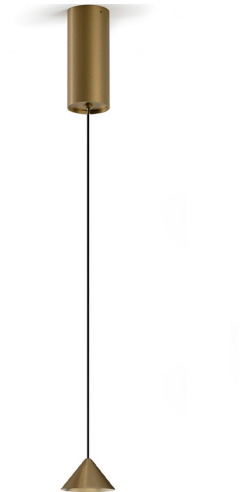

### Data sheet

CODE	L08017.007.1701
SYSTEM POWER CONSUMPTION	2W
EFFICACY	55.5lm/W
LIGHT SOURCE	LED
COLOUR TEMPERATURE	2700K Ra>90
LIGHT DISTRIBUTION	flood
BEAM ANGLE	25°
POWER SUPPLY	220-240V AC
FREQUENCY	50/60Hz
ELECTRICAL CONFIGURATION	ON-OFF
DRIVER	integrated included
NOMINAL LUMINOUS FLUX	120lm
LUMEN OUTPUT	111lm
EFFICIENCY	92.5%
WEIGHT	0,38 Kg
PROTECTION DEGREE	IP20
COLOUR TOLLERANCES	SDCM 3
PACKING DIMENSIONS	12,0 x 24,0 x 13,0 cm

### Technical drawing

Suspension lighting fixture for interiors, with direct light emission.  
Die-cast aluminium head with polyacrylic paint finish in mat black or bronze.  
Turned aluminium end plate with polyacrylic paint in mat black or bronze.  
Black PVC coaxial suspension and power cable 3m (118.1") long.  
Feeding canopy with ceiling mounting bracket in pickled sheet metal and extruded aluminium housing with polyacrylic paint finish in mat black or bronze.

### Accessories / diffusion

---

KGA08017.54

Kit with anti-glare grid in black colour

---

YLN08000.42

Wide flood lens (42°)