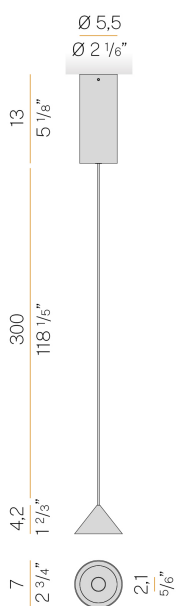

PANZERI

Rendez-vous

220-240V AC ON-OFF
L08017.007.1701

Data sheet

CODE	L08017.007.1701
SYSTEM POWER CONSUMPTION	2W
EFFICACY	55.5lm/W
LIGHT SOURCE	LED
COLOUR TEMPERATURE	2700K Ra>90
LIGHT DISTRIBUTION	flood
BEAM ANGLE	25°
POWER SUPPLY	220-240V AC
FREQUENCY	50/60Hz
ELECTRICAL CONFIGURATION	ON-OFF
DRIVER	integrated included
NOMINAL LUMINOUS FLUX	120lm
LUMEN OUTPUT	111lm
EFFICIENCY	92.5%
WEIGHT	0,38 Kg
PROTECTION DEGREE	IP20
COLOUR TOLLERANCES	SDCM 3
PACKING DIMENSIONS	12,0 x 24,0 x 13,0 cm

Suspension lighting fixture for interiors, with direct light emission.
Die-cast aluminium head with polyacrylic paint finish in mat black or bronze.
Turned aluminium end plate with polyacrylic paint in mat black or bronze.
Black PVC coaxial suspension and power cable 3m (118.1") long.
Feeding canopy with ceiling mounting bracket in pickled sheet metal and extruded aluminium housing with polyacrylic paint finish in mat black or bronze.

Technical drawing

Polar diagram

PANZERI

Rendez-vous

Accessories / diffusion

KGA08017.54

Kit with anti-glare grid in black colour

YLN08000.42

Wide flood lens (42°)