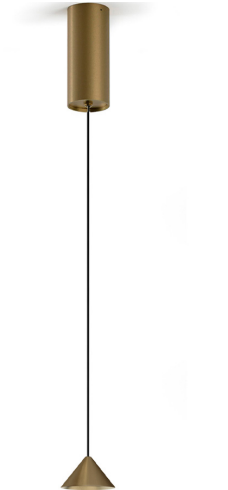

### Data sheet

CODE	L08017.007.1701
SYSTEM POWER CONSUMPTION	2W
EFFICACY	55.5lm/W
LIGHT SOURCE	LED
COLOUR TEMPERATURE	2700K Ra>90
LIGHT DISTRIBUTION	flood
BEAM ANGLE	25°
POWER SUPPLY	220-240V AC
FREQUENCY	50/60Hz
ELECTRICAL CONFIGURATION	ON-OFF
DRIVER	integrated included
NOMINAL LUMINOUS FLUX	120lm
LUMEN OUTPUT	111lm
EFFICIENCY	92.5%
WEIGHT	0,38 Kg
PROTECTION DEGREE	IP20
COLOUR TOLLERANCES	SDCM 3
PACKING DIMENSIONS	12,0 x 24,0 x 13,0 cm

### Technical drawing

Suspension lighting fixture for interiors, with direct light emission. Die-cast aluminium head with polyacrylic paint finish in mat black or bronze. Turned aluminium end plate with polyacrylic paint in mat black or bronze. Black PVC coaxial suspension and power cable 3m (118.1") long. Feeding canopy with ceiling mounting bracket in pickled sheet metal and extruded aluminium housing with polyacrylic paint finish in mat black or bronze.

### Accessories / diffusion

KGA08017.54

Kit with anti-glare grid in black colour

YLN08000.42

Wide flood lens (42°)