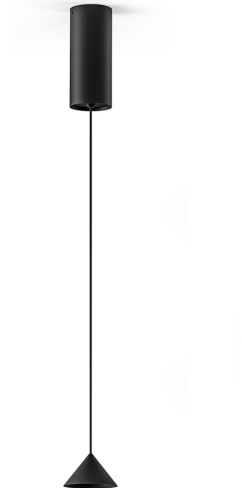

PANZERI

Rendez-vous

220-240V AC ON-OFF

L08006.007.1701

● matte black

Data sheet

CODE	L08006.007.1701
SYSTEM POWER CONSUMPTION	2W
EFFICACY	55.5lm/W
LIGHT SOURCE	LED
COLOUR TEMPERATURE	2700K Ra>90
LIGHT DISTRIBUTION	flood
BEAM ANGLE	25°
POWER SUPPLY	220-240V AC
FREQUENCY	50/60Hz
ELECTRICAL CONFIGURATION	ON-OFF
DRIVER	integrated included
NOMINAL LUMINOUS FLUX	120lm
LUMEN OUTPUT	111lm
EFFICIENCY	92.5%
WEIGHT	0,38 Kg
PROTECTION DEGREE	IP20
COLOUR TOLLERANCES	SDCM 3
PACKING DIMENSIONS	12,0 x 24,0 x 13,0 cm

Technical drawing

Suspension lighting fixture for interiors, with direct light emission. Die-cast aluminium head with polyacrylic paint finish in mat black or bronze. Turned aluminium end plate with polyacrylic paint in mat black or bronze. Black PVC coaxial suspension and power cable 3m (118.1") long. Feeding canopy with ceiling mounting bracket in pickled sheet metal and extruded aluminium housing with polyacrylic paint finish in mat black or bronze.

Polar diagram

PANZERI

Rendez-vous

Accessories / diffusion

KGA08006.54

Kit with anti-glare grid in black colour

YLN08000.42

Wide flood lens (42°)