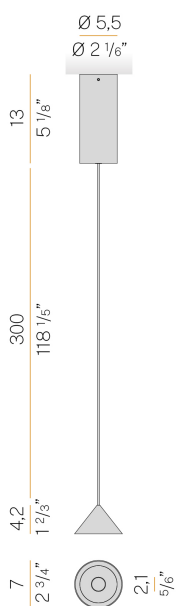

PANZERI

Rendez-vous

220-240V AC ON-OFF
L08006.007.1701

● matte black

Data sheet

CODE	L08006.007.1701
SYSTEM POWER CONSUMPTION	2W
EFFICACY	55.5lm/W
LIGHT SOURCE	LED
COLOUR TEMPERATURE	2700K Ra>90
LIGHT DISTRIBUTION	flood
BEAM ANGLE	25°
POWER SUPPLY	220-240V AC
FREQUENCY	50/60Hz
ELECTRICAL CONFIGURATION	ON-OFF
DRIVER	integrated included
NOMINAL LUMINOUS FLUX	120lm
LUMEN OUTPUT	111lm
EFFICIENCY	92.5%
WEIGHT	0,38 Kg
PROTECTION DEGREE	IP20
COLOUR TOLLERANCES	SDCM 3
PACKING DIMENSIONS	12,0 x 24,0 x 13,0 cm

Technical drawing

Suspension lighting fixture for interiors, with direct light emission. Die-cast aluminium head with polyacrylic paint finish in mat black or bronze. Turned aluminium end plate with polyacrylic paint in mat black or bronze. Black PVC coaxial suspension and power cable 3m (118.1") long. Feeding canopy with ceiling mounting bracket in pickled sheet metal and extruded aluminium housing with polyacrylic paint finish in mat black or bronze.

Polar diagram

PANZERI

Rendez-vous

Accessories / diffusion

KGA08006.54

Kit with anti-glare grid in black colour

YLN08000.42

Wide flood lens (42°)