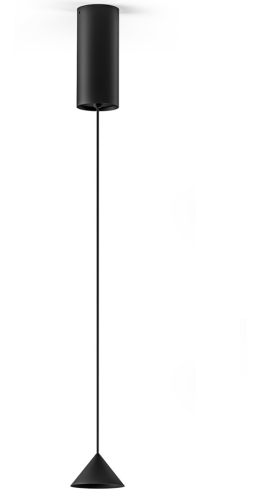

PANZERI

Rendez-vous

220-240V AC ON-OFF
L08006.007.1701

● matte black

Data sheet

CODE	L08006.007.1701
SYSTEM POWER CONSUMPTION	2W
EFFICACY	55.5lm/W
LIGHT SOURCE	LED
COLOUR TEMPERATURE	2700K Ra>90
LIGHT DISTRIBUTION	flood
BEAM ANGLE	25°
POWER SUPPLY	220-240V AC
FREQUENCY	50/60Hz
ELECTRICAL CONFIGURATION	ON-OFF
DRIVER	integrated included
NOMINAL LUMINOUS FLUX	120lm
LUMEN OUTPUT	111lm
EFFICIENCY	92.5%
WEIGHT	0,38 Kg
PROTECTION DEGREE	IP20
COLOUR TOLLERANCES	SDCM 3
PACKING DIMENSIONS	12,0 x 24,0 x 13,0 cm

Technical drawing

Suspension lighting fixture for interiors, with direct light emission. Die-cast aluminium head with polyacrylic paint finish in mat black or bronze. Turned aluminium end plate with polyacrylic paint in mat black or bronze. Black PVC coaxial suspension and power cable 3m (118.1") long. Feeding canopy with ceiling mounting bracket in pickled sheet metal and extruded aluminium housing with polyacrylic paint finish in mat black or bronze.

Polar diagram

PANZERI

Rendez-vous

Accessories / diffusion

KGA08006.54

Kit with anti-glare grid in black colour

YLN08000.42

Wide flood lens (42°)