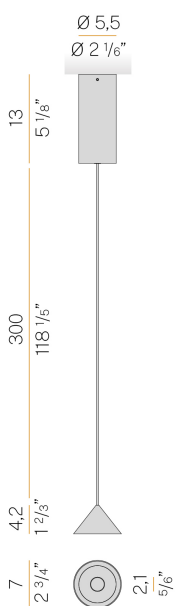

PANZERI

Rendez-vous

220-240V AC ON-OFF

L08006.007.1701

● matte black

Data sheet

CODE	L08006.007.1701
SYSTEM POWER CONSUMPTION	2W
EFFICACY	55.5lm/W
LIGHT SOURCE	LED
COLOUR TEMPERATURE	2700K Ra>90
LIGHT DISTRIBUTION	flood
BEAM ANGLE	25°
POWER SUPPLY	220-240V AC
FREQUENCY	50/60Hz
ELECTRICAL CONFIGURATION	ON-OFF
DRIVER	integrated included
NOMINAL LUMINOUS FLUX	120lm
LUMEN OUTPUT	111lm
EFFICIENCY	92.5%
WEIGHT	0,38 Kg
PROTECTION DEGREE	IP20
COLOUR TOLLERANCES	SDCM 3
PACKING DIMENSIONS	12,0 x 24,0 x 13,0 cm

Technical drawing

Suspension lighting fixture for interiors, with direct light emission. Die-cast aluminium head with polyacrylic paint finish in mat black or bronze. Turned aluminium end plate with polyacrylic paint in mat black or bronze. Black PVC coaxial suspension and power cable 3m (118.1") long. Feeding canopy with ceiling mounting bracket in pickled sheet metal and extruded aluminium housing with polyacrylic paint finish in mat black or bronze.

Polar diagram

PANZERI

Rendez-vous

Accessories / diffusion

KGA08006.54

Kit with anti-glare grid in black colour

YLN08000.42

Wide flood lens (42°)