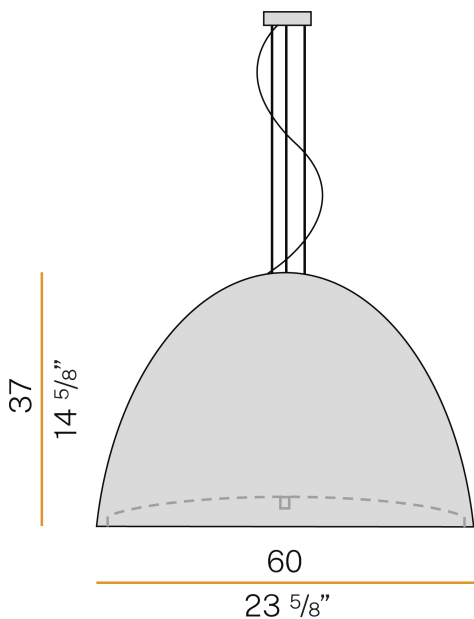

PANZERI

Willy Glass

220-240V AC
L07633.060.0000

● metallized grey

Data sheet

CODE	L07633.060.0000
SYSTEM POWER CONSUMPTION	3x max 100W
LIGHT SOURCE	LED retrofit / halogen
LIGHT SOURCE KIT	not included
COMPATIBLE SOURCES	3x LED retrofit bulb E27 (L max 140mm - Ø max 65mm) / 3x max 100W E27
LIGHT DISTRIBUTION	diffused
POWER SUPPLY	220-240V AC
FREQUENCY	50/60Hz
WEIGHT	8,38 Kg
PROTECTION DEGREE	IP20
PACKING DIMENSIONS	69,0 x 69,0 x 53,0 cm

Suspension lighting fixture for interiors, with direct and indirect light emission. Turned pickled sheet metal structure in metallized grey polyacrylic paint. Lampshade in mat white blown glass. Diffuser in modelled frosted glass. 2m (78,7") long steel suspension cables. 2,2m (86,6") long power cable in transparent PVC. Power canopy with galvanized sheet metal ceiling bracket and pickled sheet metal covering in metallized grey polyacrylic paint.

Technical drawing

Polar diagram