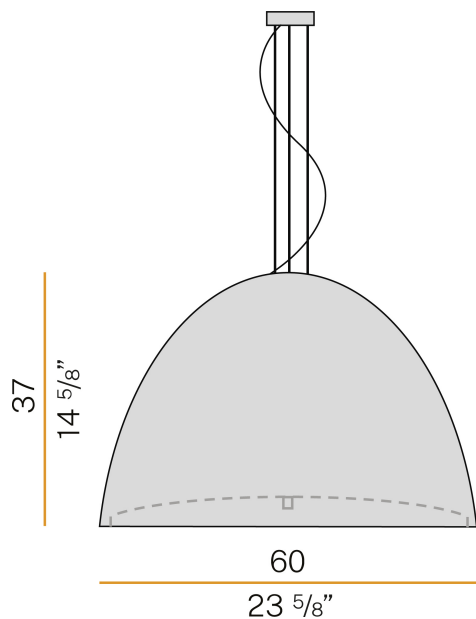

Technical drawing