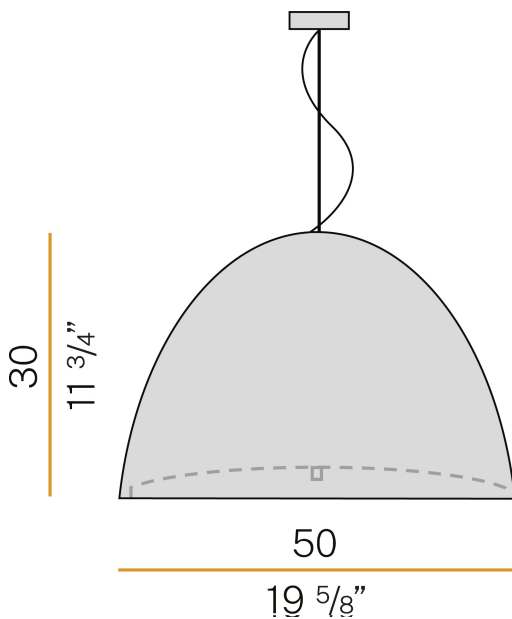

PANZERI

Willy Glass

220-240V AC
L07633.050.0000

● metallized grey

Data sheet

CODE	L07633.050.0000
SYSTEM POWER CONSUMPTION	max 150W
LIGHT SOURCE	LED retrofit / halogen
LIGHT SOURCE KIT	not included
COMPATIBLE SOURCES	LED retrofit bulb E27 (L max 120mm - Ø max 65mm) / max 150W E27
LIGHT DISTRIBUTION	diffused
POWER SUPPLY	220-240V AC
FREQUENCY	50/60Hz
WEIGHT	5,74 Kg
PROTECTION DEGREE	IP20
PACKING DIMENSIONS	58,0 x 40,0 x 58,0 cm

Suspension lighting fixture for interiors, with direct and indirect light emission. Turned pickled sheet metal structure in metallized grey polyacrylic paint. Lampshade in mat white blown glass. Diffuser in modelled frosted glass. 2m (78,7") long steel suspension cable. 2,2m (86,6") long power cable in transparent PVC. Power canopy with galvanized sheet metal ceiling bracket and pickled sheet metal covering in metallized grey polyacrylic paint.

Technical drawing

Polar diagram