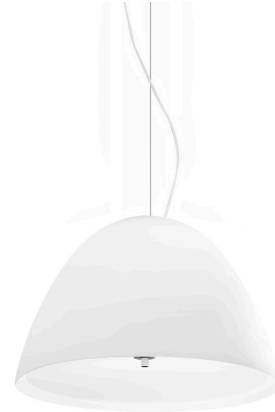

PANZERI

Willy Glass

220-240V AC
L07633.050.0000

● metallized grey

Data sheet

CODE	L07633.050.0000
SYSTEM POWER CONSUMPTION	max 150W
LIGHT SOURCE	LED retrofit / halogen
LIGHT SOURCE KIT	not included
COMPATIBLE SOURCES	LED retrofit bulb E27 (L max 120mm - Ø max 65mm) / max 150W E27
LIGHT DISTRIBUTION	diffused
POWER SUPPLY	220-240V AC
FREQUENCY	50/60Hz
WEIGHT	5,74 Kg
PROTECTION DEGREE	IP20
PACKING DIMENSIONS	58,0 x 40,0 x 58,0 cm

Suspension lighting fixture for interiors, with direct and indirect light emission. Turned pickled sheet metal structure in metallized grey polyacrylic paint. Lampshade in mat white blown glass. Diffuser in modelled frosted glass. 2m (78,7") long steel suspension cable. 2,2m (86,6") long power cable in transparent PVC. Power canopy with galvanized sheet metal ceiling bracket and pickled sheet metal covering in metallized grey polyacrylic paint.