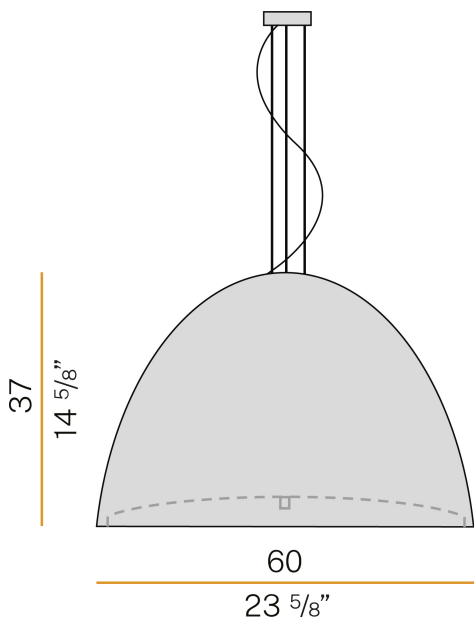

PANZERI

Willy Glass

220-240V AC

L07631.060.0000

 metallized grey/black diffuser

Data sheet

CODE	L07631.060.0000
SYSTEM POWER CONSUMPTION	3x max 100W
LIGHT SOURCE	LED retrofit / halogen
LIGHT SOURCE KIT	not included
COMPATIBLE SOURCES	3x LED retrofit bulb E27 (L max 140mm - Ø max 65mm) / 3x max 100W E27
LIGHT DISTRIBUTION	diffused
POWER SUPPLY	220-240V AC
FREQUENCY	50/60Hz
WEIGHT	8,38 Kg
PROTECTION DEGREE	IP20
PACKING DIMENSIONS	69,0 x 69,0 x 53,0 cm

Suspension lighting fixture for interiors, with direct light emission. Turned pickled sheet metal structure in metallized grey polyacrylic paint. Lampshade in black decorated blown glass. Diffuser in modelled frosted glass. 2m (78,7") long steel suspension cables. 2,2m (86,6") long power cable in transparent PVC. Power canopy with galvanized sheet metal ceiling bracket and pickled sheet metal covering in metallized grey polyacrylic paint.

Technical drawing

Polar diagram