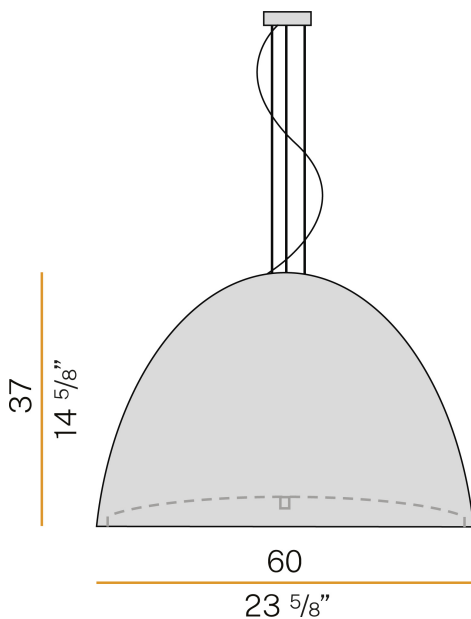

Technical drawing