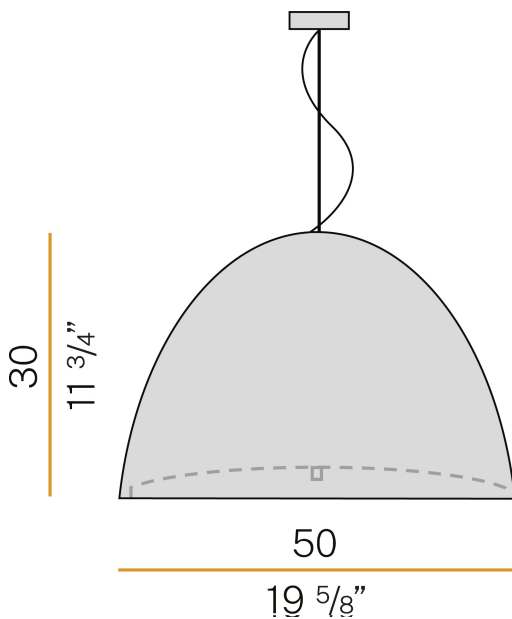

PANZERI

Willy Glass

220-240V AC
L07631.050.0000

 metallized grey/black diffuser

Data sheet

CODE	L07631.050.0000
SYSTEM POWER CONSUMPTION	max 150W
LIGHT SOURCE	LED retrofit / halogen
LIGHT SOURCE KIT	not included
COMPATIBLE SOURCES	LED retrofit bulb E27 (L max 120mm - Ø max 65mm) / max 150W E27
LIGHT DISTRIBUTION	diffused
POWER SUPPLY	220-240V AC
FREQUENCY	50/60Hz
WEIGHT	5,74 Kg
PROTECTION DEGREE	IP20
PACKING DIMENSIONS	58,0 x 40,0 x 58,0 cm

Suspension lighting fixture for interiors, with direct light emission. Turned pickled sheet metal structure in metallized grey polyacrylic paint. Lampshade in black decorated blown glass. Diffuser in modelled frosted glass. 2m (78,7") long steel suspension cable. 2,2m (86,6") long power cable in transparent PVC. Power canopy with galvanized sheet metal ceiling bracket and pickled sheet metal covering in metallized grey polyacrylic paint.

Technical drawing

Polar diagram