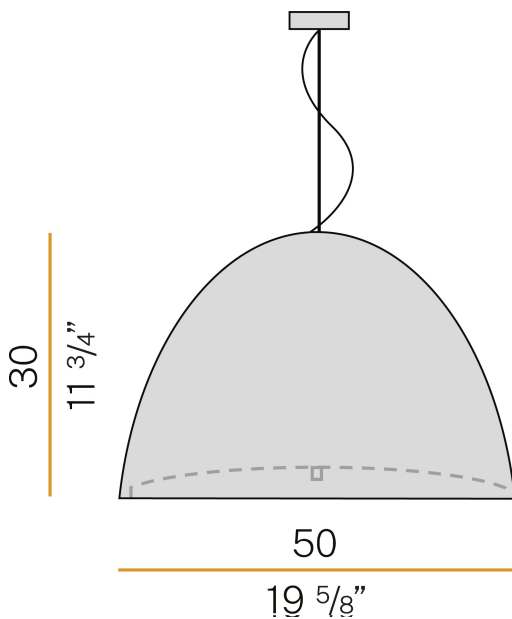

### Data sheet

CODE	L07631.050.0000
SYSTEM POWER CONSUMPTION	max 150W
LIGHT SOURCE	LED retrofit / halogen
LIGHT SOURCE KIT	not included
COMPATIBLE SOURCES	LED retrofit bulb E27 (L max 120mm - Ø max 65mm) / max 150W E27
LIGHT DISTRIBUTION	diffused
POWER SUPPLY	220-240V AC
FREQUENCY	50/60Hz
WEIGHT	5,74 Kg
PROTECTION DEGREE	IP20
PACKING DIMENSIONS	58,0 x 40,0 x 58,0 cm

Suspension lighting fixture for interiors, with direct light emission. Turned pickled sheet metal structure in metallized grey polyacrylic paint. Lampshade in black decorated blown glass. Diffuser in modelled frosted glass. 2m (78,7") long steel suspension cable. 2,2m (86,6") long power cable in transparent PVC. Power canopy with galvanized sheet metal ceiling bracket and pickled sheet metal covering in metallized grey polyacrylic paint.