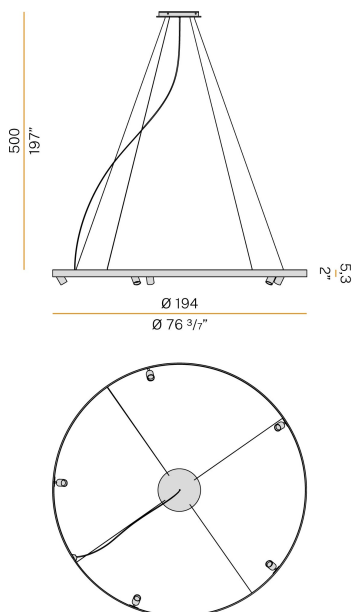

### Data sheet

CODE	L07430.200.0502
SYSTEM POWER CONSUMPTION	154W
EFFICACY	81.94lm/W
LIGHT SOURCE	LED
LIGHT SOURCE LIFETIME	L70 (B50) 60.000h
COLOUR TEMPERATURE	2700K Ra>90
LIGHT DISTRIBUTION	diffused + adjustable
BEAM ANGLE	30°
POWER SUPPLY	220-240V AC
FREQUENCY	50/60Hz
ELECTRICAL CONFIGURATION	dimmable (DALI/Push DIM)
DRIVER	integrated included
NOMINAL LUMINOUS FLUX	18290lm
LUMEN OUTPUT	12618lm
EFFICIENCY	69%
WEIGHT	8,80 Kg
PROTECTION DEGREE	IP20
COLOUR TOLLERANCES	SDCM 3
PACKING DIMENSIONS	200,0 x 200,0 x 11,0 cm

Textured glass screens.

Anti-glare snoots in black thermoplastic material.

5m (196,9") long steel suspension cables.

5m (196,9") long power cable in transparent PVC.

Power canopy with pickled sheet metal ceiling bracket and covering in white, black, bronze, mat brass or titanium polyacrylic paint.

### Technical drawing

### Polar diagram