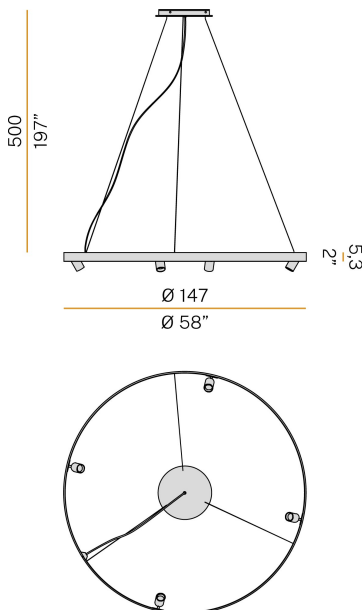

PANZERI

Arena

220-240V AC dimmable (DALI/Push DIM)

L07430.150.0502

titanium

Data sheet

CODE	L07430.150.0502
SYSTEM POWER CONSUMPTION	129W
EFFICACY	75lm/W
LIGHT SOURCE	LED
LIGHT SOURCE LIFETIME	L70 (B50) 60.000h
COLOUR TEMPERATURE	2700K Ra>90
LIGHT DISTRIBUTION	diffused + adjustable
BEAM ANGLE	30°
POWER SUPPLY	220-240V AC
FREQUENCY	50/60Hz
ELECTRICAL CONFIGURATION	dimmable (DALI/Push DIM)
DRIVER	integrated included
NOMINAL LUMINOUS FLUX	14065lm
LUMEN OUTPUT	9675lm
EFFICIENCY	68.8%
WEIGHT	7,52 Kg
PROTECTION DEGREE	IP20
COLOUR TOLLERANCES	SDCM 3
PACKING DIMENSIONS	160,0 x 160,0 x 11,0 cm

Textured glass screens.

Anti-glare snoots in black thermoplastic material.

5m (196,9") long steel suspension cables.

5m (196,9") long power cable in transparent PVC.

Power canopy with pickled sheet metal ceiling bracket and covering in white, black, bronze, mat brass or titanium polyacrylic paint.

Technical drawing

Polar diagram