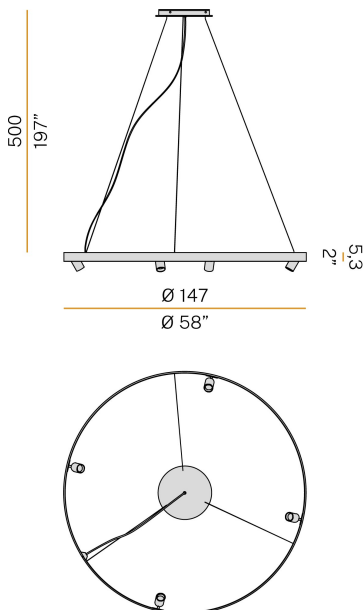

PANZERI

Arena

220-240V AC dimmable (DALI/Push DIM)

L07430.150.0502

titanium

Data sheet

CODE	L07430.150.0502
SYSTEM POWER CONSUMPTION	129W
EFFICACY	75lm/W
LIGHT SOURCE	LED
LIGHT SOURCE LIFETIME	L70 (B50) 60.000h
COLOUR TEMPERATURE	2700K Ra>90
LIGHT DISTRIBUTION	diffused + adjustable
BEAM ANGLE	30°
POWER SUPPLY	220-240V AC
FREQUENCY	50/60Hz
ELECTRICAL CONFIGURATION	dimmable (DALI/Push DIM)
DRIVER	integrated included
NOMINAL LUMINOUS FLUX	14065lm
LUMEN OUTPUT	9675lm
EFFICIENCY	68.8%
WEIGHT	7,52 Kg
PROTECTION DEGREE	IP20
COLOUR TOLLERANCES	SDCM 3
PACKING DIMENSIONS	160,0 x 160,0 x 11,0 cm

Textured glass screens.

Anti-glare snoots in black thermoplastic material.

5m (196,9") long steel suspension cables.

5m (196,9") long power cable in transparent PVC.

Power canopy with pickled sheet metal ceiling bracket and covering in white, black, bronze, mat brass or titanium polyacrylic paint.

Technical drawing

Polar diagram