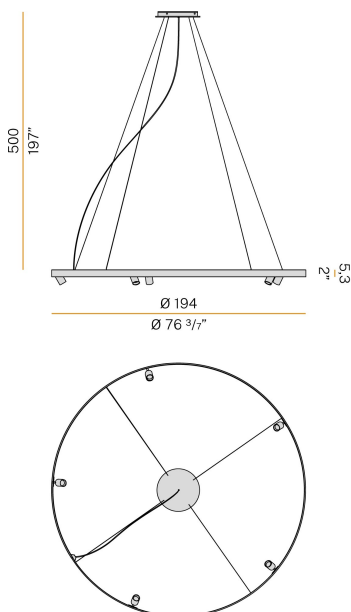

### Data sheet

CODE	L07419.200.0518
SYSTEM POWER CONSUMPTION	154W
EFFICACY	81.94lm/W
LIGHT SOURCE	LED
LIGHT SOURCE LIFETIME	L70 (B50) 60.000h
COLOUR TEMPERATURE	2700K Ra>90
LIGHT DISTRIBUTION	diffused + adjustable
BEAM ANGLE	30°
POWER SUPPLY	220-240V AC
FREQUENCY	50/60Hz
ELECTRICAL CONFIGURATION	dimmable (DALI/Push DIM) and ON-OFF
DRIVER	integrated included
NOMINAL LUMINOUS FLUX	18290lm
LUMEN OUTPUT	12618lm
EFFICIENCY	69%
WEIGHT	8,80 Kg
PROTECTION DEGREE	IP20
COLOUR TOLLERANCES	SDCM 3
PACKING DIMENSIONS	200,0 x 200,0 x 11,0 cm

Textured glass screens.

Anti-glare snoots in black thermoplastic material.

5m (196,9") long steel suspension cables.

5m (196,9") long power cable in transparent PVC.

Power canopy with pickled sheet metal ceiling bracket and covering in white, black, bronze, mat brass or titanium polyacrylic paint.

### Technical drawing

### Polar diagram