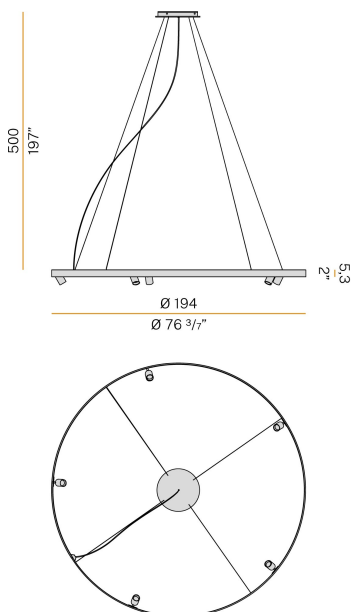

PANZERI

Arena

220-240V AC dimmable (DALI/Push DIM)

L07419.200.0502

 mat brass

Data sheet

CODE	L07419.200.0502
SYSTEM POWER CONSUMPTION	154W
EFFICACY	81.94lm/W
LIGHT SOURCE	LED
LIGHT SOURCE LIFETIME	L70 (B50) 60.000h
COLOUR TEMPERATURE	2700K Ra>90
LIGHT DISTRIBUTION	diffused + adjustable
BEAM ANGLE	30°
POWER SUPPLY	220-240V AC
FREQUENCY	50/60Hz
ELECTRICAL CONFIGURATION	dimmable (DALI/Push DIM)
DRIVER	integrated included
NOMINAL LUMINOUS FLUX	18290lm
LUMEN OUTPUT	12618lm
EFFICIENCY	69%
WEIGHT	8,80 Kg
PROTECTION DEGREE	IP20
COLOUR TOLLERANCES	SDCM 3
PACKING DIMENSIONS	200,0 x 200,0 x 11,0 cm

Textured glass screens.

Anti-glare snoots in black thermoplastic material.

5m (196,9") long steel suspension cables.

5m (196,9") long power cable in transparent PVC.

Power canopy with pickled sheet metal ceiling bracket and covering in white, black, bronze, mat brass or titanium polyacrylic paint.

Technical drawing

Polar diagram