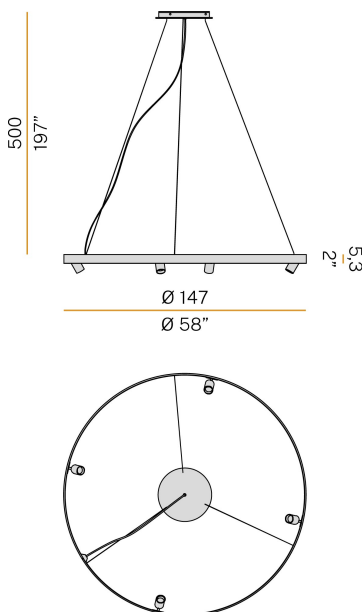

Textured glass screens.

Anti-glare snoots in black thermoplastic material.

5m (196,9") long steel suspension cables.

5m (196,9") long power cable in transparent PVC.

Power canopy with pickled sheet metal ceiling bracket and covering in white, black, bronze, mat brass or titanium polyacrylic paint.

Technical drawing

Polar diagram