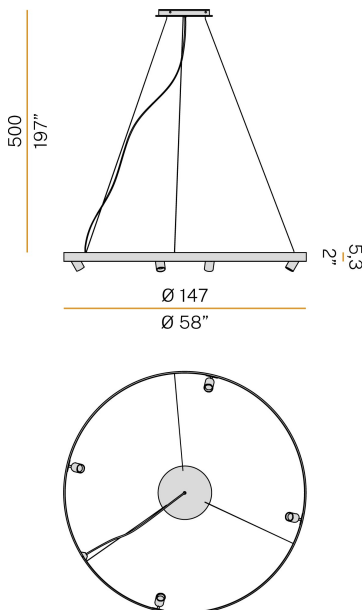

Textured glass screens.

Anti-glare snoots in black thermoplastic material.

5m (196,9") long steel suspension cables.

5m (196,9") long power cable in transparent PVC.

Power canopy with pickled sheet metal ceiling bracket and covering in white, black, bronze, mat brass or titanium polyacrylic paint.

Technical drawing

Polar diagram