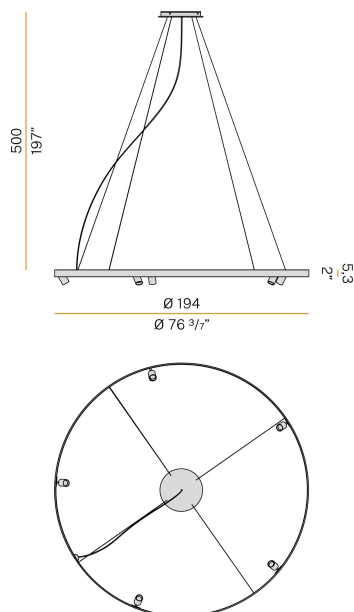

### Data sheet

CODE	L07417.200.0502
SYSTEM POWER CONSUMPTION	154W
EFFICACY	81.94lm/W
LIGHT SOURCE	LED
LIGHT SOURCE LIFETIME	L70 (B50) 60.000h
COLOUR TEMPERATURE	2700K Ra>90
LIGHT DISTRIBUTION	diffused + adjustable
BEAM ANGLE	30°
POWER SUPPLY	220-240V AC
FREQUENCY	50/60Hz
ELECTRICAL CONFIGURATION	dimmable (DALI/Push DIM)
DRIVER	integrated included
NOMINAL LUMINOUS FLUX	18290lm
LUMEN OUTPUT	12618lm
EFFICIENCY	69%
WEIGHT	8,80 Kg
PROTECTION DEGREE	IP20
COLOUR TOLLERANCES	SDCM 3
PACKING DIMENSIONS	200,0 x 200,0 x 11,0 cm

Textured glass screens.

Anti-glare snoots in black thermoplastic material.

5m (196,9") long steel suspension cables.

5m (196,9") long power cable in transparent PVC.

Power canopy with pickled sheet metal ceiling bracket and covering in white, black, bronze, mat brass or titanium polyacrylic paint.

### Technical drawing

### Polar diagram