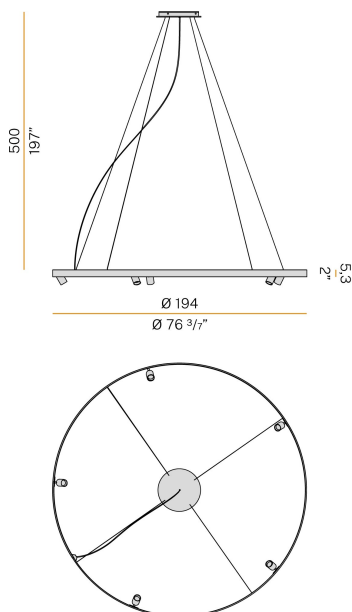

Textured glass screens.

Anti-glare snoots in black thermoplastic material.

5m (196,9") long steel suspension cables.

5m (196,9") long power cable in transparent PVC.

Power canopy with pickled sheet metal ceiling bracket and covering in white, black, bronze, mat brass or titanium polyacrylic paint.

Technical drawing

Polar diagram