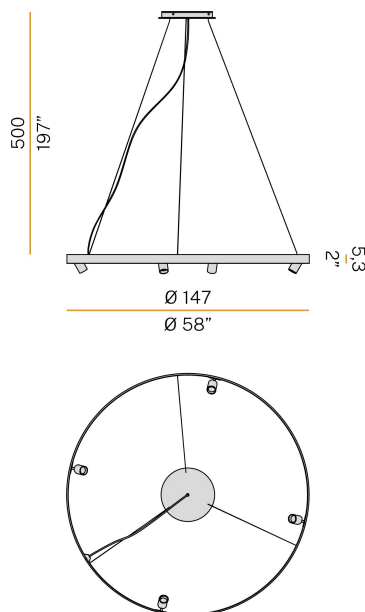

PANZERI

Arena

220-240V AC dimmable (DALI/Push DIM)

L07417.150.0502

bronze

Data sheet

CODE	L07417.150.0502
SYSTEM POWER CONSUMPTION	129W
EFFICACY	75lm/W
LIGHT SOURCE	LED
LIGHT SOURCE LIFETIME	L70 (B50) 60.000h
COLOUR TEMPERATURE	2700K Ra>90
LIGHT DISTRIBUTION	diffused + adjustable
BEAM ANGLE	30°
POWER SUPPLY	220-240V AC
FREQUENCY	50/60Hz
ELECTRICAL CONFIGURATION	dimmable (DALI/Push DIM)
DRIVER	integrated included
NOMINAL LUMINOUS FLUX	14065lm
LUMEN OUTPUT	9675lm
EFFICIENCY	68.8%
WEIGHT	7,52 Kg
PROTECTION DEGREE	IP20
COLOUR TOLLERANCES	SDCM 3
PACKING DIMENSIONS	160,0 x 160,0 x 11,0 cm

Textured glass screens.

Anti-glare snoots in black thermoplastic material.

5m (196,9") long steel suspension cables.

5m (196,9") long power cable in transparent PVC.

Power canopy with pickled sheet metal ceiling bracket and covering in white, black, bronze, mat brass or titanium polyacrylic paint.

Technical drawing

Polar diagram