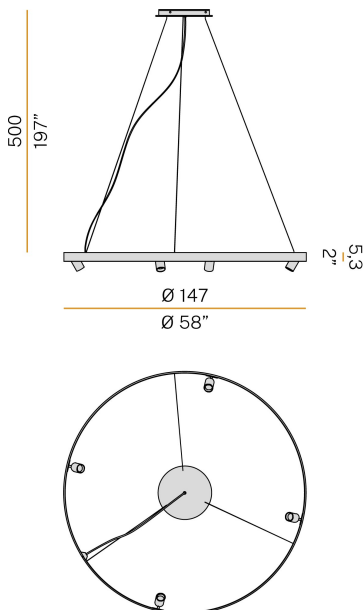

Textured glass screens.

Anti-glare snoots in black thermoplastic material.

5m (196,9") long steel suspension cables.

5m (196,9") long power cable in transparent PVC.

Power canopy with pickled sheet metal ceiling bracket and covering in white, black, bronze, mat brass or titanium polyacrylic paint.

Technical drawing

Polar diagram