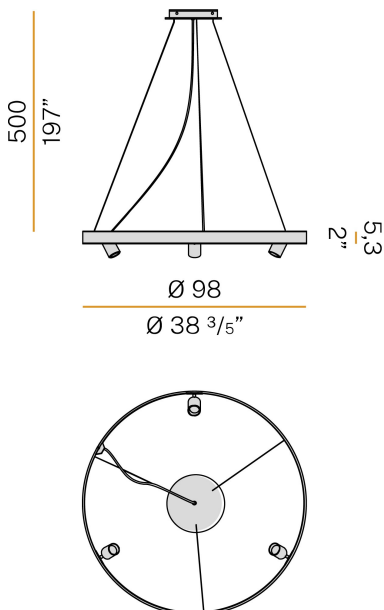

Textured glass screens.

Anti-glare snoots in black thermoplastic material.

5m (196,9") long steel suspension cables.

5m (196,9") long power cable in transparent PVC.

Power canopy with pickled sheet metal ceiling bracket and covering in white, black, bronze, mat brass or titanium polyacrylic paint.

Technical drawing

Polar diagram