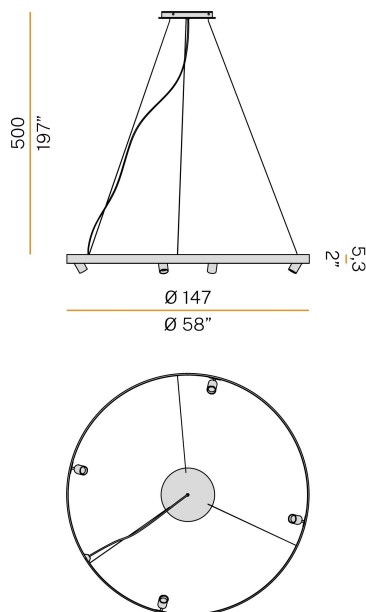

### Data sheet

CODE	L07402.150.0518
SYSTEM POWER CONSUMPTION	129W
EFFICACY	75lm/W
LIGHT SOURCE	LED
LIGHT SOURCE LIFETIME	L70 (B50) 60.000h
COLOUR TEMPERATURE	2700K Ra>90
LIGHT DISTRIBUTION	diffused + adjustable
BEAM ANGLE	30°
POWER SUPPLY	220-240V AC
FREQUENCY	50/60Hz
ELECTRICAL CONFIGURATION	dimmable (DALI/Push DIM) and ON-OFF
DRIVER	integrated included
NOMINAL LUMINOUS FLUX	14065lm
LUMEN OUTPUT	9675lm
EFFICIENCY	68.8%
WEIGHT	7,52 Kg
PROTECTION DEGREE	IP20
COLOUR TOLLERANCES	SDCM 3
PACKING DIMENSIONS	160,0 x 160,0 x 11,0 cm

### Technical drawing

### Polar diagram