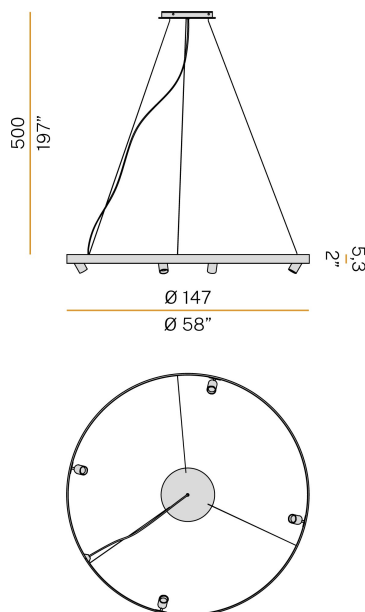

### Data sheet

CODE	L07402.150.0502
SYSTEM POWER CONSUMPTION	129W
EFFICACY	75lm/W
LIGHT SOURCE	LED
LIGHT SOURCE LIFETIME	L70 (B50) 60.000h
COLOUR TEMPERATURE	2700K Ra>90
LIGHT DISTRIBUTION	diffused + adjustable
BEAM ANGLE	30°
POWER SUPPLY	220-240V AC
FREQUENCY	50/60Hz
ELECTRICAL CONFIGURATION	dimmable (DALI/Push DIM)
DRIVER	integrated included
NOMINAL LUMINOUS FLUX	14065lm
LUMEN OUTPUT	9675lm
EFFICIENCY	68.8%
WEIGHT	7,52 Kg
PROTECTION DEGREE	IP20
COLOUR TOLLERANCES	SDCM 3
PACKING DIMENSIONS	160,0 x 160,0 x 11,0 cm

### Technical drawing

### Polar diagram