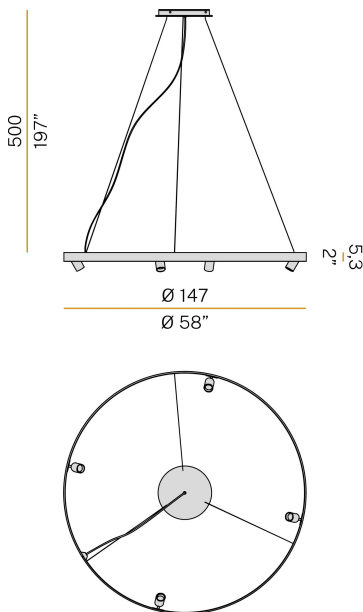

Textured glass screens.

Anti-glare snoots in black thermoplastic material.

5m (196,9") long steel suspension cables.

5m (196,9") long power cable in transparent PVC.

Power canopy with pickled sheet metal ceiling bracket and covering in white, black, bronze, mat brass or titanium polyacrylic paint.

Technical drawing

Polar diagram