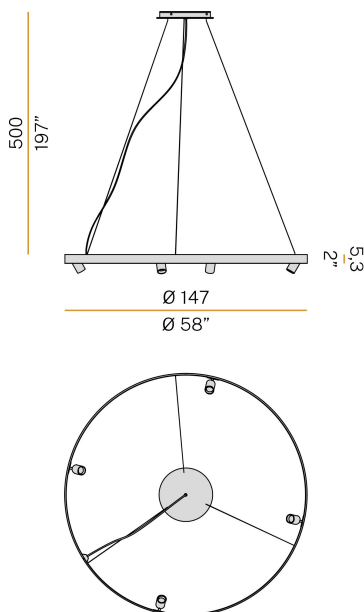

Textured glass screens.

Anti-glare snoots in black thermoplastic material.

5m (196,9") long steel suspension cables.

5m (196,9") long power cable in transparent PVC.

Power canopy with pickled sheet metal ceiling bracket and covering in white, black, bronze, mat brass or titanium polyacrylic paint.

Technical drawing

Polar diagram