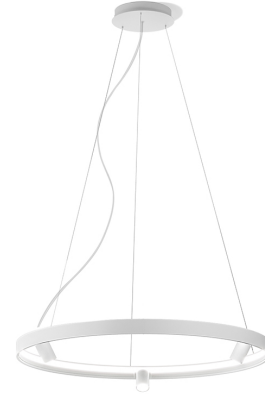

## Arena

220-240V AC dimmable (DALI/Push DIM)

L07401.100.0502

● white

### Data sheet

CODE	L07401.100.0502
SYSTEM POWER CONSUMPTION	92W
EFFICACY	73.17lm/W
LIGHT SOURCE	LED
LIGHT SOURCE LIFETIME	L70 (B50) 60.000h
COLOUR TEMPERATURE	2700K Ra>90
LIGHT DISTRIBUTION	diffused + adjustable
BEAM ANGLE	30°
POWER SUPPLY	220-240V AC
FREQUENCY	50/60Hz
ELECTRICAL CONFIGURATION	dimmable (DALI/Push DIM)
DRIVER	integrated included
NOMINAL LUMINOUS FLUX	9840lm
LUMEN OUTPUT	6732lm
EFFICIENCY	68.4%
WEIGHT	4.82 Kg
PROTECTION DEGREE	IP20
COLOUR TOLLERANCES	SDCM 3
PACKING DIMENSIONS	107,0 x 107,0 x 11,0 cm

Suspension lighting fixture for interiors, with direct and indirect light emission and swivelling accent light.

Bended extruded aluminium structure in white, black, bronze, mat brass or titanium polyacrylic paint.

Textured glass screens.

Anti-glare snoots in black thermoplastic material.

5m (196,9") long steel suspension cables.

5m (196,9") long power cable in transparent PVC.

Power canopy with pickled sheet metal ceiling bracket and covering in white, black, bronze, mat brass or titanium polyacrylic paint.