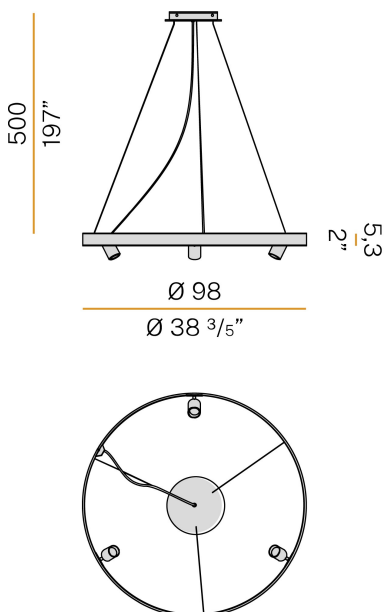

### Data sheet

CODE	L07401.100.0502
SYSTEM POWER CONSUMPTION	92W
EFFICACY	73.17lm/W
LIGHT SOURCE	LED
LIGHT SOURCE LIFETIME	L70 (B50) 60.000h
COLOUR TEMPERATURE	2700K Ra>90
LIGHT DISTRIBUTION	diffused + adjustable
BEAM ANGLE	30°
POWER SUPPLY	220-240V AC
FREQUENCY	50/60Hz
ELECTRICAL CONFIGURATION	dimmable (DALI/Push DIM)
DRIVER	integrated included
NOMINAL LUMINOUS FLUX	9840lm
LUMEN OUTPUT	6732lm
EFFICIENCY	68.4%
WEIGHT	4.82 Kg
PROTECTION DEGREE	IP20
COLOUR TOLLERANCES	SDCM 3
PACKING DIMENSIONS	107,0 x 107,0 x 11,0 cm

### Technical drawing

### Polar diagram