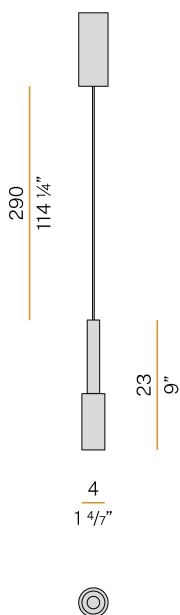

## Tubino

220-240V AC ON-OFF  
L07330.001.0501

titanium

### Data sheet

CODE	L07330.001.0501
SYSTEM POWER CONSUMPTION	6,5W
EFFICACY	56.5lm/W
LIGHT SOURCE	LED
LIGHT SOURCE LIFETIME	L70 (B50) 80.000h
COLOUR TEMPERATURE	2700K Ra>90
LIGHT DISTRIBUTION	diffused
POWER SUPPLY	220-240V AC
FREQUENCY	50/60Hz
ELECTRICAL CONFIGURATION	ON-OFF
DRIVER	integrated included
NOMINAL LUMINOUS FLUX	475lm
LUMEN OUTPUT	339lm
EFFICIENCY	71.4%
WEIGHT	0,51 Kg
PROTECTION DEGREE	IP20
COLOUR TOLLERANCES	SDCM 3
PACKING DIMENSIONS	12,0 x 24,0 x 13,0 cm

Suspension lighting fixture for interiors, with direct light emission. Turned aluminium structure in white, champagne, mat black, bronze or titanium polyacrylic paint. Turned aluminium head in polyacrylic paint. Modelled polycarbonate diffuser with opaline finish. Turned brass end cap in polyacrylic paint. 2,9m (114,2") long suspension and power cable in transparent PVC. Power canopy with pickled sheet metal ceiling bracket and extruded aluminium covering in white, champagne, mat black, bronze or titanium polyacrylic paint.

### Technical drawing