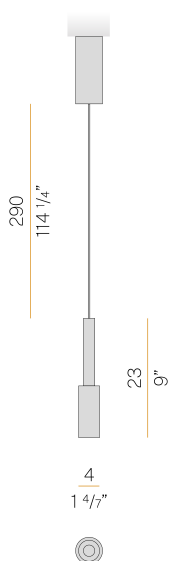

PANZERI

Tubino

220-240V AC ON-OFF
L07306.001.0501

 matte black

DIRECT
LIGHT

Data sheet

CODE	L07306.001.0501
SYSTEM POWER CONSUMPTION	6,5W
EFFICACY	56.5lm/W
LIGHT SOURCE	LED
LIGHT SOURCE LIFETIME	L70 (B50) 80.000h
COLOUR TEMPERATURE	2700K Ra>90
LIGHT DISTRIBUTION	diffused
POWER SUPPLY	220-240V AC
FREQUENCY	50/60Hz
ELECTRICAL CONFIGURATION	ON-OFF
DRIVER	integrated included
NOMINAL LUMINOUS FLUX	475lm
LUMEN OUTPUT	339lm
EFFICIENCY	71.4%
WEIGHT	0,51 Kg
PROTECTION DEGREE	IP20
COLOUR TOLLERANCES	SDCM 3
PACKING DIMENSIONS	12,0 x 24,0 x 13,0 cm

Suspension lighting fixture for interiors, with direct light emission.
Turned aluminium structure in white, champagne, mat black, bronze or titanium polyacrylic paint.
Turned aluminium head in polyacrylic paint.
Modelled polycarbonate diffuser with opaline finish.
Turned brass end cap in polyacrylic paint.
2,9m (114,2") long suspension and power cable in transparent PVC.
Power canopy with pickled sheet metal ceiling bracket and extruded aluminium covering in white, champagne, mat black, bronze or titanium polyacrylic paint.

Technical drawing

Polar diagram