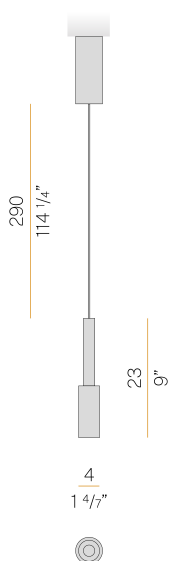

PANZERI

Tubino

220-240V AC ON-OFF
L07305.001.0501

 champagne

DIRECT
LIGHT

Data sheet

CODE	L07305.001.0501
SYSTEM POWER CONSUMPTION	6,5W
EFFICACY	56.5lm/W
LIGHT SOURCE	LED
LIGHT SOURCE LIFETIME	L70 (B50) 80.000h
COLOUR TEMPERATURE	2700K Ra>90
LIGHT DISTRIBUTION	diffused
POWER SUPPLY	220-240V AC
FREQUENCY	50/60Hz
ELECTRICAL CONFIGURATION	ON-OFF
DRIVER	integrated included
NOMINAL LUMINOUS FLUX	475lm
LUMEN OUTPUT	339lm
EFFICIENCY	71.4%
WEIGHT	0,51 Kg
PROTECTION DEGREE	IP20
COLOUR TOLLERANCES	SDCM 3
PACKING DIMENSIONS	12,0 x 24,0 x 13,0 cm

Suspension lighting fixture for interiors, with direct light emission. Turned aluminium structure in white, champagne, mat black, bronze or titanium polyacrylic paint. Turned aluminium head in polyacrylic paint. Modelled polycarbonate diffuser with opaline finish. Turned brass end cap in polyacrylic paint. 2,9m (114,2") long suspension and power cable in transparent PVC. Power canopy with pickled sheet metal ceiling bracket and extruded aluminium covering in white, champagne, mat black, bronze or titanium polyacrylic paint.

Technical drawing

Polar diagram