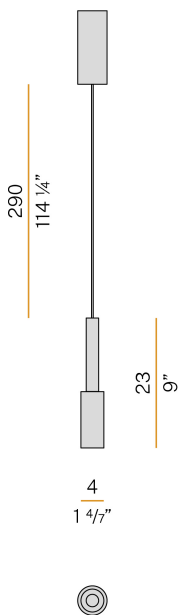

### Data sheet

CODE	L07305.001.0501
SYSTEM POWER CONSUMPTION	6,5W
EFFICACY	56.5lm/W
LIGHT SOURCE	LED
LIGHT SOURCE LIFETIME	L70 (B50) 80.000h
COLOUR TEMPERATURE	2700K Ra>90
LIGHT DISTRIBUTION	diffused
POWER SUPPLY	220-240V AC
FREQUENCY	50/60Hz
ELECTRICAL CONFIGURATION	ON-OFF
DRIVER	integrated included
NOMINAL LUMINOUS FLUX	475lm
LUMEN OUTPUT	339lm
EFFICIENCY	71.4%
WEIGHT	0,51 Kg
PROTECTION DEGREE	IP20
COLOUR TOLLERANCES	SDCM 3
PACKING DIMENSIONS	12,0 x 24,0 x 13,0 cm

Suspension lighting fixture for interiors, with direct light emission.  
Turned aluminium structure in white, champagne, mat black, bronze or titanium polyacrylic paint.  
Turned aluminium head in polyacrylic paint.  
Modelled polycarbonate diffuser with opaline finish.  
Turned brass end cap in polyacrylic paint.  
2,9m (114,2") long suspension and power cable in transparent PVC.  
Power canopy with pickled sheet metal ceiling bracket and extruded aluminium covering in white, champagne, mat black, bronze or titanium polyacrylic paint.

### Technical drawing

### Polar diagram