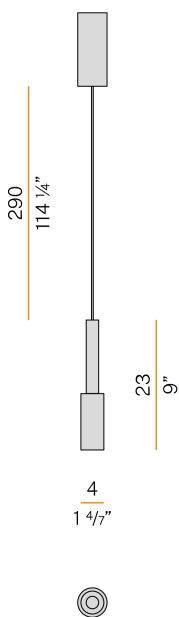

PANZERI

Tubino

220-240V AC ON-OFF
L07301.001.0501

white

Data sheet

CODE	L07301.001.0501
SYSTEM POWER CONSUMPTION	6,5W
EFFICACY	56.5lm/W
LIGHT SOURCE	LED
LIGHT SOURCE LIFETIME	L70 (B50) 80.000h
COLOUR TEMPERATURE	2700K Ra>90
LIGHT DISTRIBUTION	diffused
POWER SUPPLY	220-240V AC
FREQUENCY	50/60Hz
ELECTRICAL CONFIGURATION	ON-OFF
DRIVER	integrated included
NOMINAL LUMINOUS FLUX	475lm
LUMEN OUTPUT	339lm
EFFICIENCY	71.4%
WEIGHT	0,51 Kg
PROTECTION DEGREE	IP20
COLOUR TOLLERANCES	SDCM 3
PACKING DIMENSIONS	12,0 x 24,0 x 13,0 cm

Suspension lighting fixture for interiors, with direct light emission. Turned aluminium structure in white, champagne, mat black, bronze or titanium polyacrylic paint. Turned aluminium head in polyacrylic paint. Modelled polycarbonate diffuser with opaline finish. Turned brass end cap in polyacrylic paint. 2,9m (114,2") long suspension and power cable in transparent PVC. Power canopy with pickled sheet metal ceiling bracket and extruded aluminium covering in white, champagne, mat black, bronze or titanium polyacrylic paint.

Technical drawing

Polar diagram