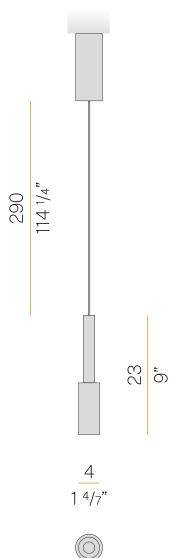

PANZERI

Tubino

220-240V AC ON-OFF
L07301.001.0501

● white

Data sheet

CODE	L07301.001.0501
SYSTEM POWER CONSUMPTION	6,5W
EFFICACY	56.5lm/W
LIGHT SOURCE	LED
LIGHT SOURCE LIFETIME	L70 (B50) 80.000h
COLOUR TEMPERATURE	2700K Ra>90
LIGHT DISTRIBUTION	diffused
POWER SUPPLY	220-240V AC
FREQUENCY	50/60Hz
ELECTRICAL CONFIGURATION	ON-OFF
DRIVER	integrated included
NOMINAL LUMINOUS FLUX	475lm
LUMEN OUTPUT	339lm
EFFICIENCY	71.4%
WEIGHT	0,51 Kg
PROTECTION DEGREE	IP20
COLOUR TOLLERANCES	SDCM 3
PACKING DIMENSIONS	12,0 x 24,0 x 13,0 cm

Suspension lighting fixture for interiors, with direct light emission. Turned aluminium structure in white, champagne, mat black, bronze or titanium polyacrylic paint. Turned aluminium head in polyacrylic paint. Modelled polycarbonate diffuser with opaline finish. Turned brass end cap in polyacrylic paint. 2,9m (114,2") long suspension and power cable in transparent PVC. Power canopy with pickled sheet metal ceiling bracket and extruded aluminium covering in white, champagne, mat black, bronze or titanium polyacrylic paint.

Technical drawing

Polar diagram