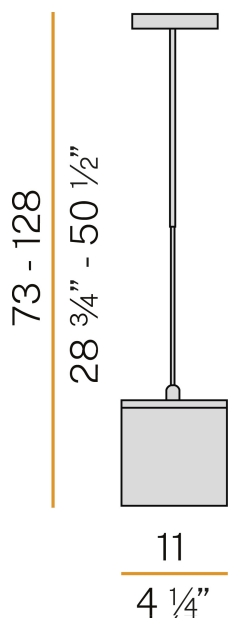

PANZERI

Kubik

220-240V AC ON-OFF
L07001.011.0401

● white

Data sheet

CODE	L07001.011.0401
SYSTEM POWER CONSUMPTION	9,5W
EFFICACY	59,1lm/W
LIGHT SOURCE	LED
LIGHT SOURCE LIFETIME	L80 (B20) 60.000h
COLOUR TEMPERATURE	3000K Ra>90
LIGHT DISTRIBUTION	diffused
POWER SUPPLY	220-240V AC
FREQUENCY	50/60Hz
ELECTRICAL CONFIGURATION	ON-OFF
DRIVER	integrated included
NOMINAL LUMINOUS FLUX	861lm
LUMEN OUTPUT	532lm
EFFICIENCY	61,8%
WEIGHT	1,76 Kg
PROTECTION DEGREE	IP40
COLOUR TOLLERANCES	SDCM 3
PACKING DIMENSIONS	17,0 x 17,0 x 80,0 cm

Suspension lighting fixture for interiors, with direct and indirect light emission. Pickled sheet metal structure in white polyacrylic paint. Diffuser in mat white blown glass. Suspension kit with telescopic rod in brass tube in polyacrylic paint. Power canopy with galvanized sheet metal ceiling bracket and pickled sheet metal covering in white polyacrylic paint.

Technical drawing

Polar diagram