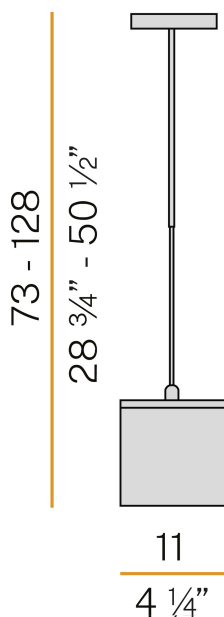

### Data sheet

CODE	L07001.011.0401
SYSTEM POWER CONSUMPTION	9,5W
EFFICACY	59,1lm/W
LIGHT SOURCE	LED
LIGHT SOURCE LIFETIME	L80 (B20) 60.000h
COLOUR TEMPERATURE	3000K Ra>90
LIGHT DISTRIBUTION	diffused
POWER SUPPLY	220-240V AC
FREQUENCY	50/60Hz
ELECTRICAL CONFIGURATION	ON-OFF
DRIVER	integrated included
NOMINAL LUMINOUS FLUX	861lm
LUMEN OUTPUT	532lm
EFFICIENCY	61,8%
WEIGHT	1,76 Kg
PROTECTION DEGREE	IP40
COLOUR TOLLERANCES	SDCM 3
PACKING DIMENSIONS	17,0 x 17,0 x 80,0 cm

### Technical drawing

### Polar diagram