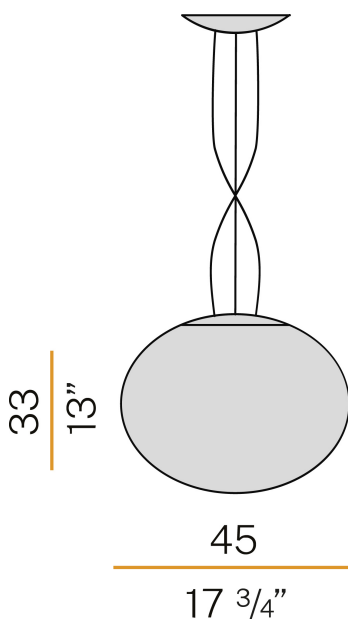

PANZERI

Gilbert

220-240V AC dimmable (DALI/Push DIM)

L06501.045.0402

● white

Data sheet

CODE	L06501.045.0402
SYSTEM POWER CONSUMPTION	27W
EFFICACY	93.52lm/W
LIGHT SOURCE	LED
LIGHT SOURCE LIFETIME	L90 (B10) 50.000h
COLOUR TEMPERATURE	3000K Ra>90
LIGHT DISTRIBUTION	diffused
POWER SUPPLY	220-240V AC
FREQUENCY	50/60Hz
ELECTRICAL CONFIGURATION	dimmable (DALI/Push DIM)
DRIVER	integrated included
NOMINAL LUMINOUS FLUX	3157lm
LUMEN OUTPUT	2525lm
EFFICIENCY	80%
WEIGHT	4,70 Kg
PROTECTION DEGREE	IP20
COLOUR TOLLERANCES	SDCM 3
PACKING DIMENSIONS	0,0 x 0,0 x 0,0 cm

Suspension lighting fixture for interiors, with direct and indirect light emission. Pressed pickled sheet metal structure in white polyacrylic paint. Extruded aluminium heat sink. Diffuser in mat white blown glass. 2m (78,7") long steel suspension cable. 2m (78,7") long double power cable in red Teflon. Power canopy with galvanized sheet metal ceiling bracket and pickled sheet metal covering in white polyacrylic paint.

Technical drawing

Polar diagram