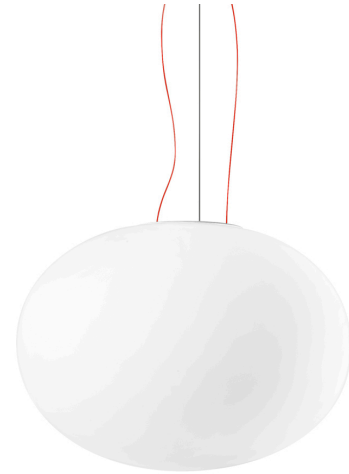

PANZERI

Gilbert

220-240V AC dimmable (DALI/Push DIM)

L06501.045.0402

● white

Data sheet

CODE	L06501.045.0402
SYSTEM POWER CONSUMPTION	27W
EFFICACY	93.52lm/W
LIGHT SOURCE	LED
LIGHT SOURCE LIFETIME	L90 (B10) 50.000h
COLOUR TEMPERATURE	3000K Ra>90
LIGHT DISTRIBUTION	diffused
POWER SUPPLY	220-240V AC
FREQUENCY	50/60Hz
ELECTRICAL CONFIGURATION	dimmable (DALI/Push DIM)
DRIVER	integrated included
NOMINAL LUMINOUS FLUX	3157lm
LUMEN OUTPUT	2525lm
EFFICIENCY	80%
WEIGHT	4,70 Kg
PROTECTION DEGREE	IP20
COLOUR TOLLERANCES	SDCM 3
PACKING DIMENSIONS	0,0 x 0,0 x 0,0 cm

Suspension lighting fixture for interiors, with direct and indirect light emission. Pressed pickled sheet metal structure in white polyacrylic paint. Extruded aluminium heat sink. Diffuser in mat white blown glass. 2m (78,7") long steel suspension cable. 2m (78,7") long double power cable in red Teflon. Power canopy with galvanized sheet metal ceiling bracket and pickled sheet metal covering in white polyacrylic paint.