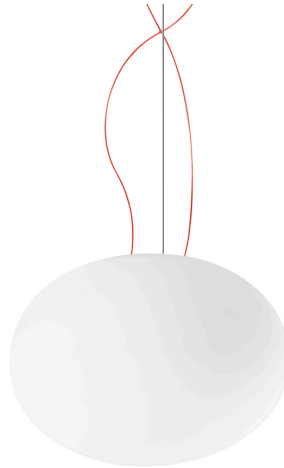

## Gilbert

220-240V AC dimmable (DALI/Push DIM)

L06501.037.0402

● white

### Data sheet

CODE	L06501.037.0402
SYSTEM POWER CONSUMPTION	27W
EFFICACY	93.52lm/W
LIGHT SOURCE	LED
LIGHT SOURCE LIFETIME	L90 (B10) 50.000h
COLOUR TEMPERATURE	3000K Ra>90
LIGHT DISTRIBUTION	diffused
POWER SUPPLY	220-240V AC
FREQUENCY	50/60Hz
ELECTRICAL CONFIGURATION	dimmable (DALI/Push DIM)
DRIVER	integrated included
NOMINAL LUMINOUS FLUX	3157lm
LUMEN OUTPUT	2525lm
EFFICIENCY	80%
WEIGHT	3,80 Kg
PROTECTION DEGREE	IP20
COLOUR TOLLERANCES	SDCM 3
PACKING DIMENSIONS	0,0 x 0,0 x 0,0 cm

Suspension lighting fixture for interiors, with direct and indirect light emission. Pressed pickled sheet metal structure in white polyacrylic paint. Extruded aluminium heat sink. Diffuser in mat white blown glass. 2m (78,7") long steel suspension cable. 2m (78,7") long double power cable in red Teflon. Power canopy with galvanized sheet metal ceiling bracket and pickled sheet metal covering in white polyacrylic paint.