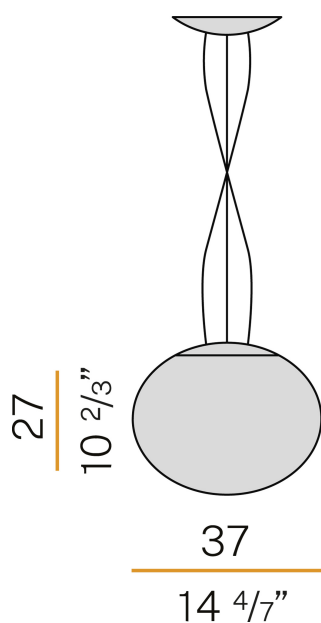

PANZERI

Gilbert

220-240V AC dimmable (DALI/Push DIM)

L06501.037.0402

● white

Data sheet

CODE	L06501.037.0402
SYSTEM POWER CONSUMPTION	27W
EFFICACY	93.52lm/W
LIGHT SOURCE	LED
LIGHT SOURCE LIFETIME	L90 (B10) 50.000h
COLOUR TEMPERATURE	3000K Ra>90
LIGHT DISTRIBUTION	diffused
POWER SUPPLY	220-240V AC
FREQUENCY	50/60Hz
ELECTRICAL CONFIGURATION	dimmable (DALI/Push DIM)
DRIVER	integrated included
NOMINAL LUMINOUS FLUX	3157lm
LUMEN OUTPUT	2525lm
EFFICIENCY	80%
WEIGHT	3,80 Kg
PROTECTION DEGREE	IP20
COLOUR TOLLERANCES	SDCM 3
PACKING DIMENSIONS	0,0 x 0,0 x 0,0 cm

Suspension lighting fixture for interiors, with direct and indirect light emission. Pressed pickled sheet metal structure in white polyacrylic paint. Extruded aluminium heat sink. Diffuser in mat white blown glass. 2m (78,7") long steel suspension cable. 2m (78,7") long double power cable in red Teflon. Power canopy with galvanized sheet metal ceiling bracket and pickled sheet metal covering in white polyacrylic paint.

Technical drawing

Polar diagram