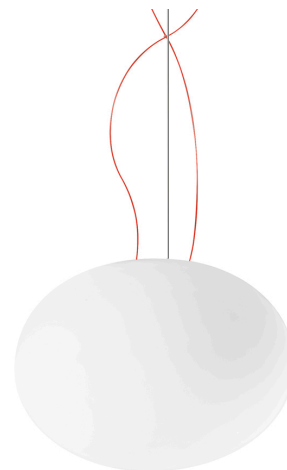

PANZERI

Gilbert

220-240V AC dimmable (DALI/Push DIM)

L06501.037.0402

● white

Data sheet

CODE	L06501.037.0402
SYSTEM POWER CONSUMPTION	27W
EFFICACY	93.52lm/W
LIGHT SOURCE	LED
LIGHT SOURCE LIFETIME	L90 (B10) 50.000h
COLOUR TEMPERATURE	3000K Ra>90
LIGHT DISTRIBUTION	diffused
POWER SUPPLY	220-240V AC
FREQUENCY	50/60Hz
ELECTRICAL CONFIGURATION	dimmable (DALI/Push DIM)
DRIVER	integrated included
NOMINAL LUMINOUS FLUX	3157lm
LUMEN OUTPUT	2525lm
EFFICIENCY	80%
WEIGHT	3,80 Kg
PROTECTION DEGREE	IP20
COLOUR TOLLERANCES	SDCM 3
PACKING DIMENSIONS	0,0 x 0,0 x 0,0 cm

Suspension lighting fixture for interiors, with direct and indirect light emission. Pressed pickled sheet metal structure in white polyacrylic paint. Extruded aluminium heat sink. Diffuser in mat white blown glass. 2m (78,7") long steel suspension cable. 2m (78,7") long double power cable in red Teflon. Power canopy with galvanized sheet metal ceiling bracket and pickled sheet metal covering in white polyacrylic paint.

Technical drawing

Polar diagram