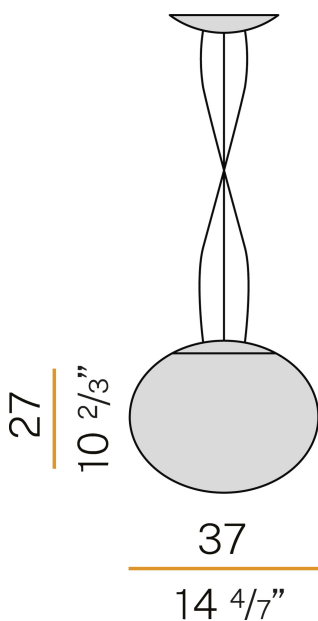

### Data sheet

CODE	L06501.037.0402
SYSTEM POWER CONSUMPTION	27W
EFFICACY	93.52lm/W
LIGHT SOURCE	LED
LIGHT SOURCE LIFETIME	L90 (B10) 50.000h
COLOUR TEMPERATURE	3000K Ra>90
LIGHT DISTRIBUTION	diffused
POWER SUPPLY	220-240V AC
FREQUENCY	50/60Hz
ELECTRICAL CONFIGURATION	dimmable (DALI/Push DIM)
DRIVER	integrated included
NOMINAL LUMINOUS FLUX	3157lm
LUMEN OUTPUT	2525lm
EFFICIENCY	80%
WEIGHT	3,80 Kg
PROTECTION DEGREE	IP20
COLOUR TOLLERANCES	SDCM 3
PACKING DIMENSIONS	0,0 x 0,0 x 0,0 cm

Suspension lighting fixture for interiors, with direct and indirect light emission. Pressed pickled sheet metal structure in white polyacrylic paint. Extruded aluminium heat sink. Diffuser in mat white blown glass. 2m (78,7") long steel suspension cable. 2m (78,7") long double power cable in red Teflon. Power canopy with galvanized sheet metal ceiling bracket and pickled sheet metal covering in white polyacrylic paint.

### Technical drawing

### Polar diagram