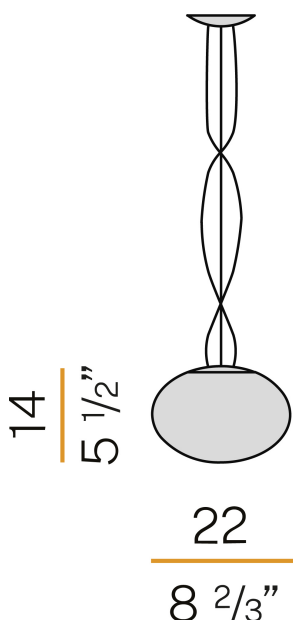

## Gilbert

220-240V AC ON-OFF  
L06501.022.0401

white

### Data sheet

CODE	L06501.022.0401
SYSTEM POWER CONSUMPTION	11W
EFFICACY	84.45lm/W
LIGHT SOURCE	LED
LIGHT SOURCE LIFETIME	L90 (B10) 50.000h
COLOUR TEMPERATURE	3000K Ra>90
LIGHT DISTRIBUTION	diffused
POWER SUPPLY	220-240V AC
FREQUENCY	50/60Hz
ELECTRICAL CONFIGURATION	ON-OFF
DRIVER	integrated included
NOMINAL LUMINOUS FLUX	1157lm
LUMEN OUTPUT	929lm
EFFICIENCY	80.3%
WEIGHT	1,13 Kg
PROTECTION DEGREE	IP20
COLOUR TOLLERANCES	SDCM 3
PACKING DIMENSIONS	22,5 x 35,0 x 28,5 cm

Suspension lighting fixture for interiors, with direct and indirect light emission. Pressed pickled sheet metal structure in white polyacrylic paint. Aluminium dissipation plate. Diffuser in mat white blown glass. 2m (78,7") long steel suspension cable. 2m (78,7") long double power cable in red Teflon. Power canopy with galvanized sheet metal ceiling bracket and pickled sheet metal covering in white polyacrylic paint.

### Polar diagram