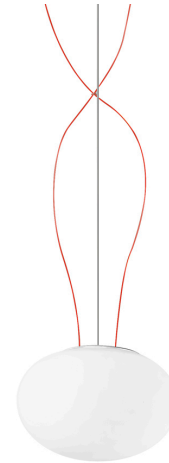

## Gilbert

220-240V AC ON-OFF  
L06501.022.0401

white

### Data sheet

CODE	L06501.022.0401
SYSTEM POWER CONSUMPTION	11W
EFFICACY	84.45lm/W
LIGHT SOURCE	LED
LIGHT SOURCE LIFETIME	L90 (B10) 50.000h
COLOUR TEMPERATURE	3000K Ra>90
LIGHT DISTRIBUTION	diffused
POWER SUPPLY	220-240V AC
FREQUENCY	50/60Hz
ELECTRICAL CONFIGURATION	ON-OFF
DRIVER	integrated included
NOMINAL LUMINOUS FLUX	1157lm
LUMEN OUTPUT	929lm
EFFICIENCY	80.3%
WEIGHT	1,13 Kg
PROTECTION DEGREE	IP20
COLOUR TOLLERANCES	SDCM 3
PACKING DIMENSIONS	22,5 x 35,0 x 28,5 cm

Suspension lighting fixture for interiors, with direct and indirect light emission. Pressed pickled sheet metal structure in white polyacrylic paint. Aluminium dissipation plate. Diffuser in mat white blown glass. 2m (78,7") long steel suspension cable. 2m (78,7") long double power cable in red Teflon. Power canopy with galvanized sheet metal ceiling bracket and pickled sheet metal covering in white polyacrylic paint.

### Polar diagram