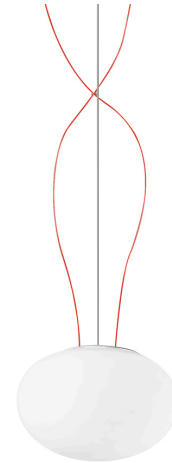

## Gilbert

220-240V AC

L06501.022.0000

● white

### Data sheet

CODE	L06501.022.0000
SYSTEM POWER CONSUMPTION	max 60W
LIGHT SOURCE	LED retrofit / halogen
LIGHT SOURCE KIT	not included
COMPATIBLE SOURCES	LED retrofit bulb G9 (L max 60mm - Ø max 17,5mm) / max 60W G9
LIGHT DISTRIBUTION	diffused
POWER SUPPLY	220-240V AC
FREQUENCY	50/60Hz
WEIGHT	1,20 Kg
PROTECTION DEGREE	IP20
PACKING DIMENSIONS	29,0 x 35,0 x 23,0 cm

Suspension lighting fixture for interiors, with direct and indirect light emission. Pressed pickled sheet metal structure in white polyacrylic paint. Diffuser in mat white blown glass. 2m (78,7") long steel suspension cable. 2m (78,7") long double power cable in red Teflon. Power canopy with galvanized sheet metal ceiling bracket and pickled sheet metal covering in white polyacrylic paint.