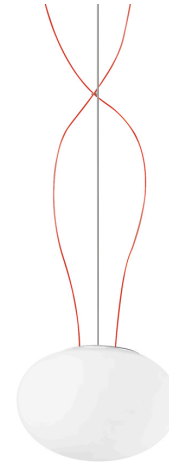

PANZERI

Gilbert

220-240V AC

L06501.022.0000

● white

Data sheet

CODE	L06501.022.0000
SYSTEM POWER CONSUMPTION	max 60W
LIGHT SOURCE	LED retrofit / halogen
LIGHT SOURCE KIT	not included
COMPATIBLE SOURCES	LED retrofit bulb G9 (L max 60mm - Ø max 17,5mm) / max 60W G9
LIGHT DISTRIBUTION	diffused
POWER SUPPLY	220-240V AC
FREQUENCY	50/60Hz
WEIGHT	1,20 Kg
PROTECTION DEGREE	IP20
PACKING DIMENSIONS	29,0 x 35,0 x 23,0 cm

Suspension lighting fixture for interiors, with direct and indirect light emission. Pressed pickled sheet metal structure in white polyacrylic paint. Diffuser in mat white blown glass. 2m (78,7") long steel suspension cable. 2m (78,7") long double power cable in red Teflon. Power canopy with galvanized sheet metal ceiling bracket and pickled sheet metal covering in white polyacrylic paint.