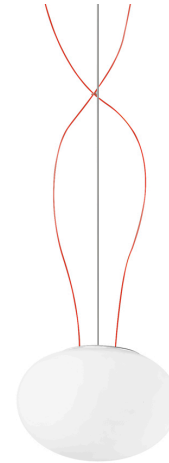

## Gilbert

220-240V AC

L06501.022.0000

● white

### Data sheet

CODE	L06501.022.0000
SYSTEM POWER CONSUMPTION	max 60W
LIGHT SOURCE	LED retrofit / halogen
LIGHT SOURCE KIT	not included
COMPATIBLE SOURCES	LED retrofit bulb G9 (L max 60mm - Ø max 17,5mm) / max 60W G9
LIGHT DISTRIBUTION	diffused
POWER SUPPLY	220-240V AC
FREQUENCY	50/60Hz
WEIGHT	1,20 Kg
PROTECTION DEGREE	IP20
PACKING DIMENSIONS	29,0 x 35,0 x 23,0 cm

Suspension lighting fixture for interiors, with direct and indirect light emission. Pressed pickled sheet metal structure in white polyacrylic paint. Diffuser in mat white blown glass. 2m (78,7") long steel suspension cable. 2m (78,7") long double power cable in red Teflon. Power canopy with galvanized sheet metal ceiling bracket and pickled sheet metal covering in white polyacrylic paint.