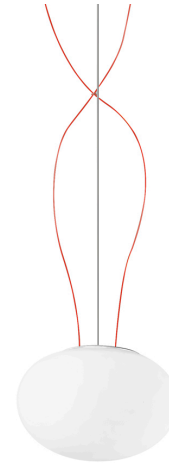

PANZERI

Gilbert

220-240V AC

L06501.022.0000

white

Data sheet

CODE	L06501.022.0000
SYSTEM POWER CONSUMPTION	max 60W
LIGHT SOURCE	LED retrofit / halogen
LIGHT SOURCE KIT	not included
COMPATIBLE SOURCES	LED retrofit bulb G9 (L max 60mm - Ø max 17,5mm) / max 60W G9
LIGHT DISTRIBUTION	diffused
POWER SUPPLY	220-240V AC
FREQUENCY	50/60Hz
WEIGHT	1,20 Kg
PROTECTION DEGREE	IP20
PACKING DIMENSIONS	29,0 x 35,0 x 23,0 cm

Suspension lighting fixture for interiors, with direct and indirect light emission. Pressed pickled sheet metal structure in white polyacrylic paint. Diffuser in mat white blown glass. 2m (78,7") long steel suspension cable. 2m (78,7") long double power cable in red Teflon. Power canopy with galvanized sheet metal ceiling bracket and pickled sheet metal covering in white polyacrylic paint.