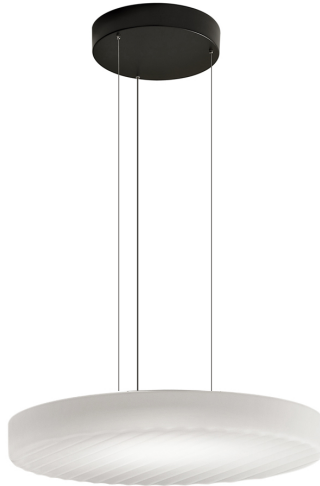

PANZERI

Côte

220-240V AC dimmable (phase cut)

L06102.050.0504

● black

Data sheet

CODE	L06102.050.0504
SYSTEM POWER CONSUMPTION	22,5W
EFFICACY	82.5lm/W
LIGHT SOURCE	LED
COLOUR TEMPERATURE	2700K Ra>90
LIGHT DISTRIBUTION	diffused
POWER SUPPLY	220-240V AC
FREQUENCY	50/60Hz
ELECTRICAL CONFIGURATION	dimmable (phase cut)
DRIVER	integrated included
NOMINAL LUMINOUS FLUX	2621lm
LUMEN OUTPUT	1815lm
EFFICIENCY	69.2%
WEIGHT	4.70 Kg
PROTECTION DEGREE	IP20
COLOUR TOLLERANCES	SDCM <3
PACKING DIMENSIONS	0,0 x 0,0 x 0,0 cm

Suspension lighting fixture for interiors, with direct light emission. Die-cast aluminium structure in black or white polyacrylic paint. Diffuser screen made of frosted blown glass with matt white or smoke grey finish. 2m (78,7") long steel suspension cables. 2,2m (86,6") long power cable in transparent PVC. Power canopy with metal ceiling bracket and pickled sheet metal covering in white or black polyacrylic paint.