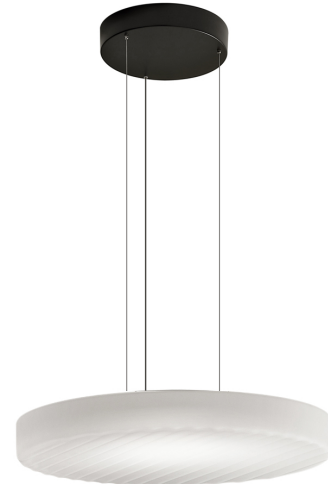

PANZERI

Côte

220-240V AC dimmable (phase cut)

L06102.050.0504

● black

Data sheet

CODE	L06102.050.0504
SYSTEM POWER CONSUMPTION	22,5W
EFFICACY	82.5lm/W
LIGHT SOURCE	LED
COLOUR TEMPERATURE	2700K Ra>90
LIGHT DISTRIBUTION	diffused
POWER SUPPLY	220-240V AC
FREQUENCY	50/60Hz
ELECTRICAL CONFIGURATION	dimmable (phase cut)
DRIVER	integrated included
NOMINAL LUMINOUS FLUX	2621lm
LUMEN OUTPUT	1815lm
EFFICIENCY	69.2%
WEIGHT	4.70 Kg
PROTECTION DEGREE	IP20
COLOUR TOLLERANCES	SDCM <3
PACKING DIMENSIONS	0,0 x 0,0 x 0,0 cm

Suspension lighting fixture for interiors, with direct light emission. Die-cast aluminium structure in black or white polyacrylic paint. Diffuser screen made of frosted blown glass with matt white or smoke grey finish. 2m (78,7") long steel suspension cables. 2,2m (86,6") long power cable in transparent PVC. Power canopy with metal ceiling bracket and pickled sheet metal covering in white or black polyacrylic paint.