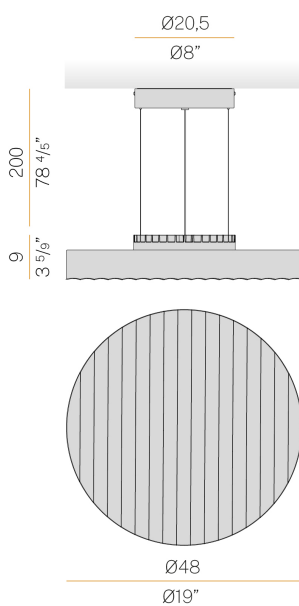

Technical drawing