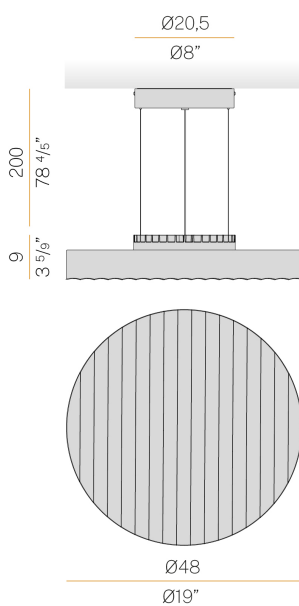

PANZERI

Côte

220-240V AC dimmable (phase cut)

L06102.050.0404

Data sheet

CODE	L06102.050.0404
SYSTEM POWER CONSUMPTION	22,5W
EFFICACY	85lm/W
LIGHT SOURCE	LED
COLOUR TEMPERATURE	3000K Ra>90
LIGHT DISTRIBUTION	diffused
POWER SUPPLY	220-240V AC
FREQUENCY	50/60Hz
ELECTRICAL CONFIGURATION	dimmable (phase cut)
DRIVER	integrated included
NOMINAL LUMINOUS FLUX	2702lm
LUMEN OUTPUT	1870lm
EFFICIENCY	69.2%
WEIGHT	4.70 Kg
PROTECTION DEGREE	IP20
COLOUR TOLLERANCES	SDCM <3
PACKING DIMENSIONS	0,0 x 0,0 x 0,0 cm

Suspension lighting fixture for interiors, with direct light emission.
Die-cast aluminium structure in black or white polyacrylic paint.
Diffuser screen made of frosted blown glass with matt white or smoke grey finish.
2m (78,7") long steel suspension cables.
2,2m (86,6") long power cable in transparent PVC.
Power canopy with metal ceiling bracket and pickled sheet metal covering in white or black polyacrylic paint.

Technical drawing

Application