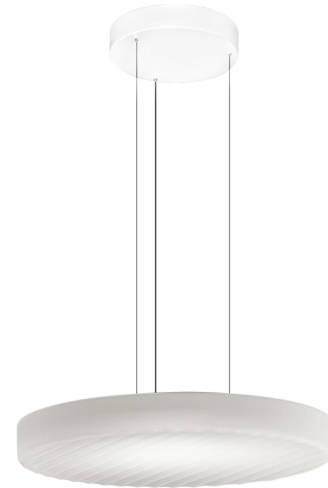

PANZERI

Côte

220-240V AC dimmable (phase cut)

L06101.050.0504

● white

Data sheet

CODE	L06101.050.0504
SYSTEM POWER CONSUMPTION	22,5W
EFFICACY	82.5lm/W
LIGHT SOURCE	LED
COLOUR TEMPERATURE	2700K Ra>90
LIGHT DISTRIBUTION	diffused
POWER SUPPLY	220-240V AC
FREQUENCY	50/60Hz
ELECTRICAL CONFIGURATION	dimmable (phase cut)
DRIVER	integrated included
NOMINAL LUMINOUS FLUX	2621lm
LUMEN OUTPUT	1815lm
EFFICIENCY	69.2%
WEIGHT	4.70 Kg
PROTECTION DEGREE	IP20
COLOUR TOLLERANCES	SDCM <3
PACKING DIMENSIONS	0,0 x 0,0 x 0,0 cm

Suspension lighting fixture for interiors, with direct light emission. Die-cast aluminium structure in black or white polyacrylic paint. Diffuser screen made of frosted blown glass with matt white or smoke grey finish. 2m (78,7") long steel suspension cables. 2,2m (86,6") long power cable in transparent PVC. Power canopy with metal ceiling bracket and pickled sheet metal covering in white or black polyacrylic paint.