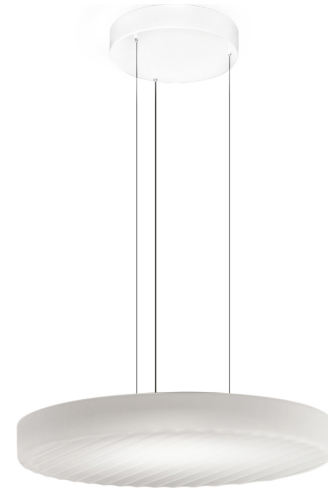

PANZERI

Côte

220-240V AC dimmable (phase cut)

L06101.050.0504

● white

Data sheet

CODE	L06101.050.0504
SYSTEM POWER CONSUMPTION	22,5W
EFFICACY	82.5lm/W
LIGHT SOURCE	LED
COLOUR TEMPERATURE	2700K Ra>90
LIGHT DISTRIBUTION	diffused
POWER SUPPLY	220-240V AC
FREQUENCY	50/60Hz
ELECTRICAL CONFIGURATION	dimmable (phase cut)
DRIVER	integrated included
NOMINAL LUMINOUS FLUX	2621lm
LUMEN OUTPUT	1815lm
EFFICIENCY	69.2%
WEIGHT	4.70 Kg
PROTECTION DEGREE	IP20
COLOUR TOLLERANCES	SDCM <3
PACKING DIMENSIONS	0,0 x 0,0 x 0,0 cm

Suspension lighting fixture for interiors, with direct light emission. Die-cast aluminium structure in black or white polyacrylic paint. Diffuser screen made of frosted blown glass with matt white or smoke grey finish. 2m (78,7") long steel suspension cables. 2,2m (86,6") long power cable in transparent PVC. Power canopy with metal ceiling bracket and pickled sheet metal covering in white or black polyacrylic paint.